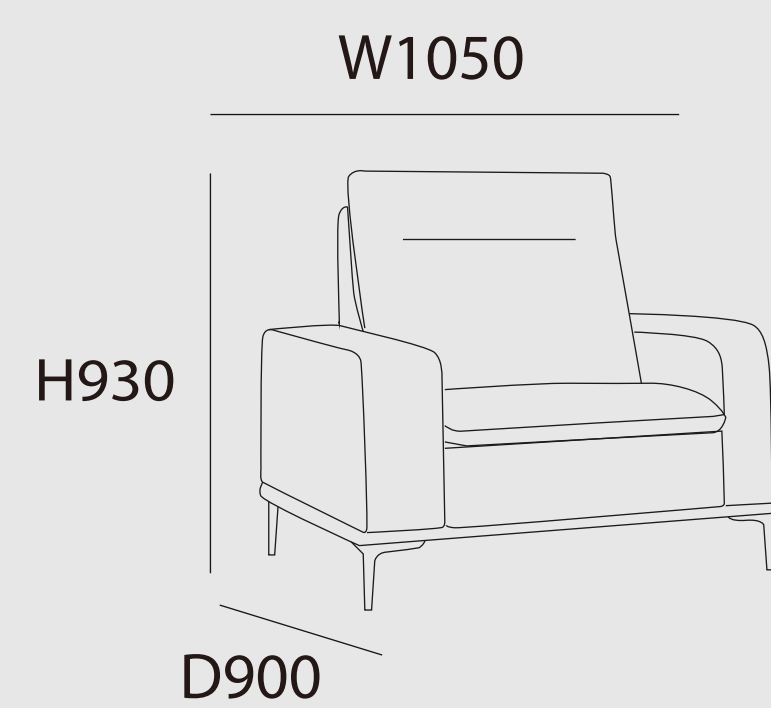

X3326

Equipped with 360-degree swivel, that lends the armchair a dynamic air and facilitates interaction with the surrounding space.

X3075

3 seaters

D910

H870

W2000

This roomy two-seater with high backrest is generously padded, featuring elegant details, which can be covered in fabric or in leather.

4 seaters

W2400

X020

Beautiful high back ergonomic design chair featuring a soft upholstered padding to ensure utmost comfort. Available in a range of upholstery options.

X3099

This sofa is an extremely versatile sofa, at home in any setting, that looks equally fabulous when upholstered in any of the fabrics or leathers.

X3062

A delightful tub-inspired design with a contemporary flair, the seat is padded with high resilience foam and reinforced linen to ensure utmost comfort.

H630

Ø 660

X3032

Sofa combines solid frame work with top quality materials like high resilience foam and leather to reveal a unique contemporary design.