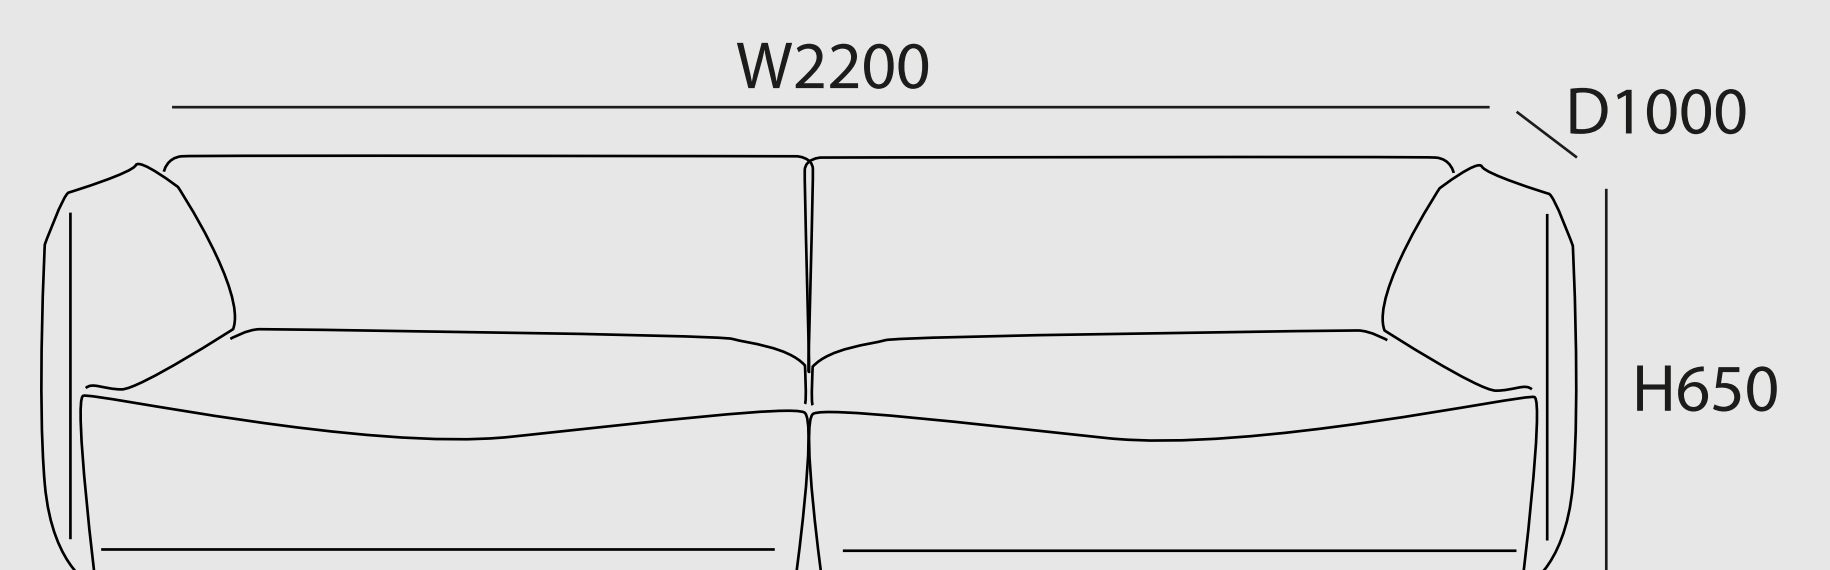

This sofa combines comfortable padding with elegantly curving contours, creating a captivating modern-classic piece.