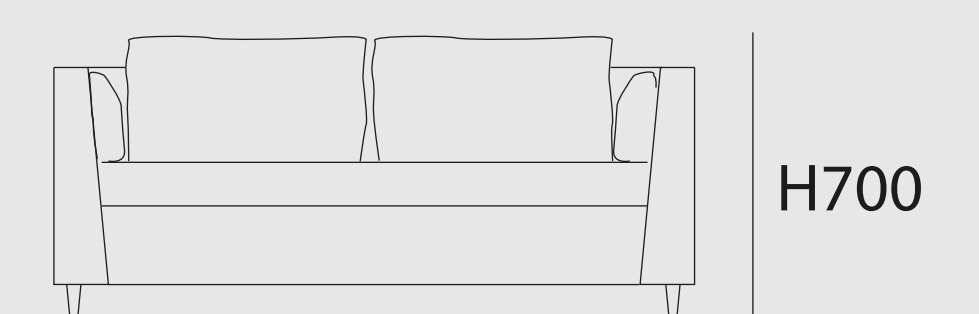

دادا
by CENTRO

X025

A classic, eye-catching combination with ergonomic contours, this armchair brings a feel of high-end chic to any interior.

X3062

With delicate lines, proportions and details – this sofa can easily furnish any setting, from sleekly minimalist to the most classic decor.

X3326

Equipped with 360-degree swivel, that lends the armchair a dynamic air and facilitates interaction with the surrounding space.

X3075

3 seaters

D910

H870

W2000

This roomy two-seater with high backrest is generously padded, featuring elegant details, which can be covered in fabric or in leather.