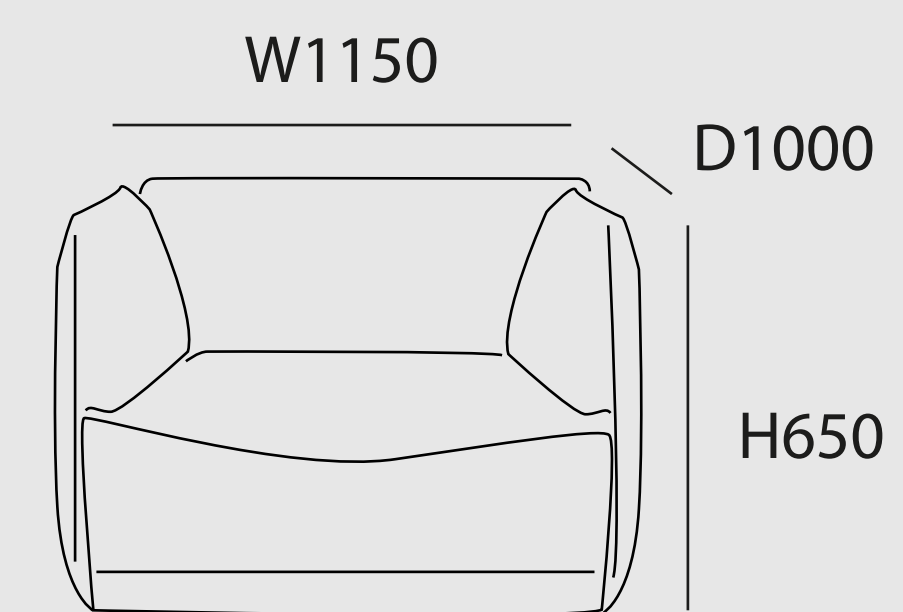

X3077

This sofa combines comfortable padding with elegantly curving contours, creating a captivating modern-classic piece.