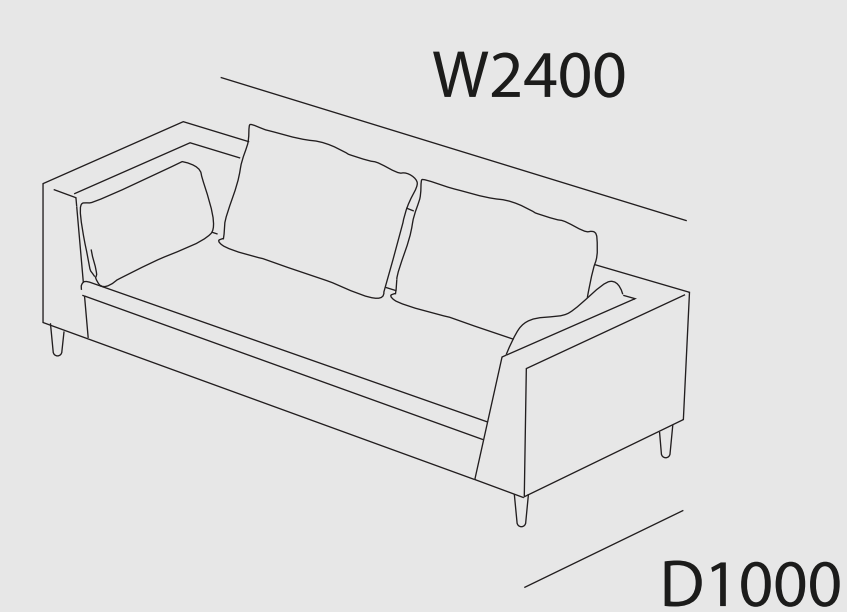

دادا
by CENTRO

X025

A classic, eye-catching combination with ergonomic contours, this armchair brings a feel of high-end chic to any interior.

X3062

With delicate lines, proportions and details – this sofa can easily furnish any setting, from sleekly minimalist to the most classic decor.

X3326

Equipped with 360-degree swivel, that lends the armchair a dynamic air and facilitates interaction with the surrounding space.

X3075

3 seaters

D910

H870

W2000

This roomy two-seater with high backrest is generously padded, featuring elegant details, which can be covered in fabric or in leather.

X3062

A delightful tub-inspired design with a contemporary flair, the seat is padded with high resilience foam and reinforced linen to ensure utmost comfort.

H630

Ø 660

X3032

Sofa combines solid frame work with top quality materials like high resilience foam and leather to reveal a unique contemporary design.