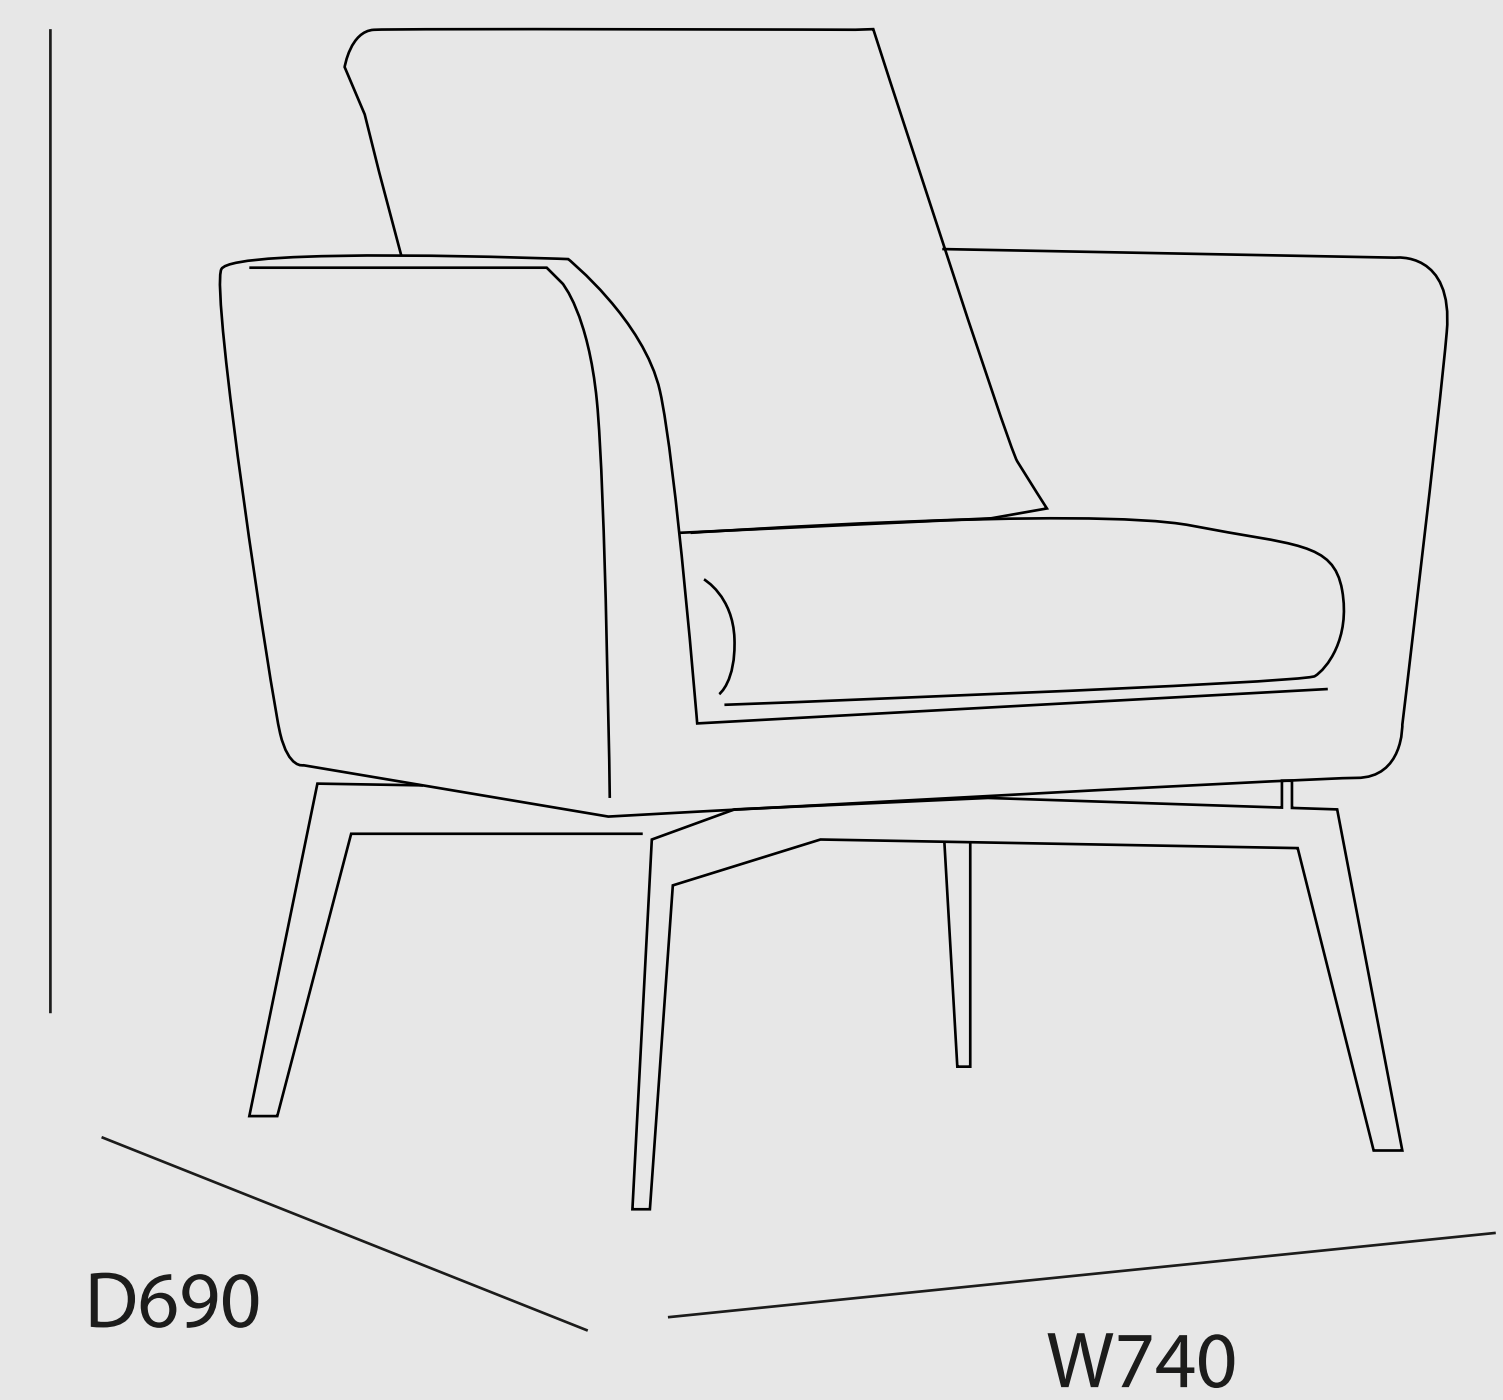

This armchair perfectly combines elegance and comfort using high-tech materials and expert craftsmanship.

H660/860