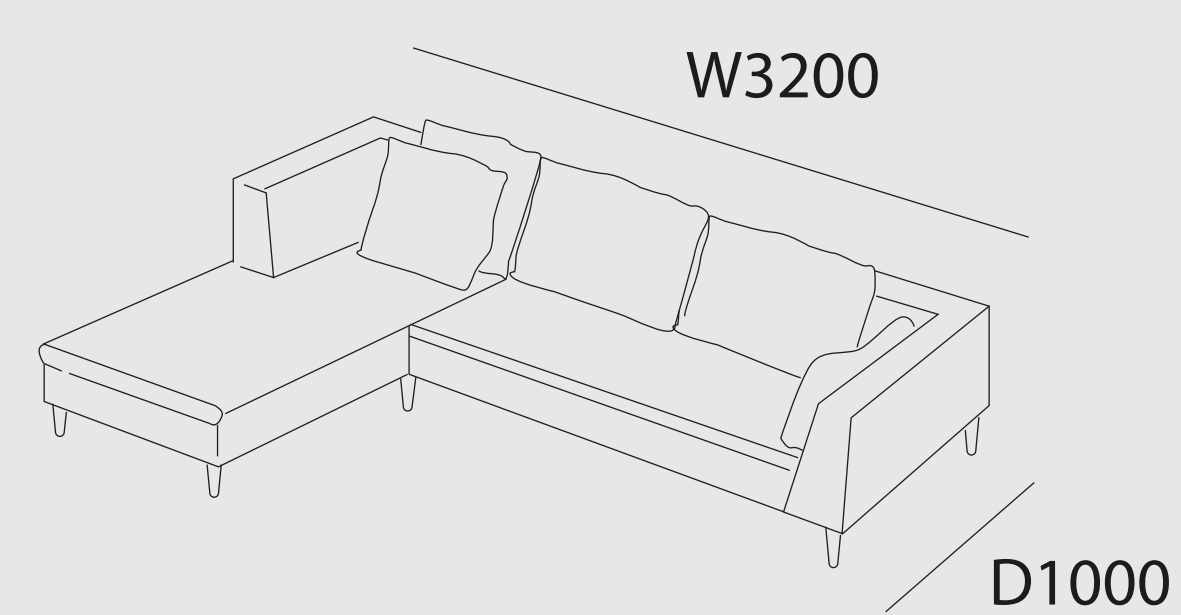

دادا
by CENTRO

X025

A classic, eye-catching combination with ergonomic contours, this armchair brings a feel of high-end chic to any interior.

X3062

With delicate lines, proportions and details – this sofa can easily furnish any setting, from sleekly minimalist to the most classic decor.

X3326

Equipped with 360-degree swivel, that lends the armchair a dynamic air and facilitates interaction with the surrounding space.

X3075

3 seaters

D910

H870

W2000

This roomy two-seater with high backrest is generously padded, featuring elegant details, which can be covered in fabric or in leather.

4 seaters

W2400

X020

Beautiful high back ergonomic design chair featuring a soft upholstered padding to ensure utmost comfort. Available in a range of upholstery options.

X3099

This sofa is an extremely versatile sofa, at home in any setting, that looks equally fabulous when upholstered in any of the fabrics or leathers.

X3062

A delightful tub-inspired design with a contemporary flair, the seat is padded with high resilience foam and reinforced linen to ensure utmost comfort.

H630

Ø 660

X3032

Sofa combines solid frame work with top quality materials like high resilience foam and leather to reveal a unique contemporary design.