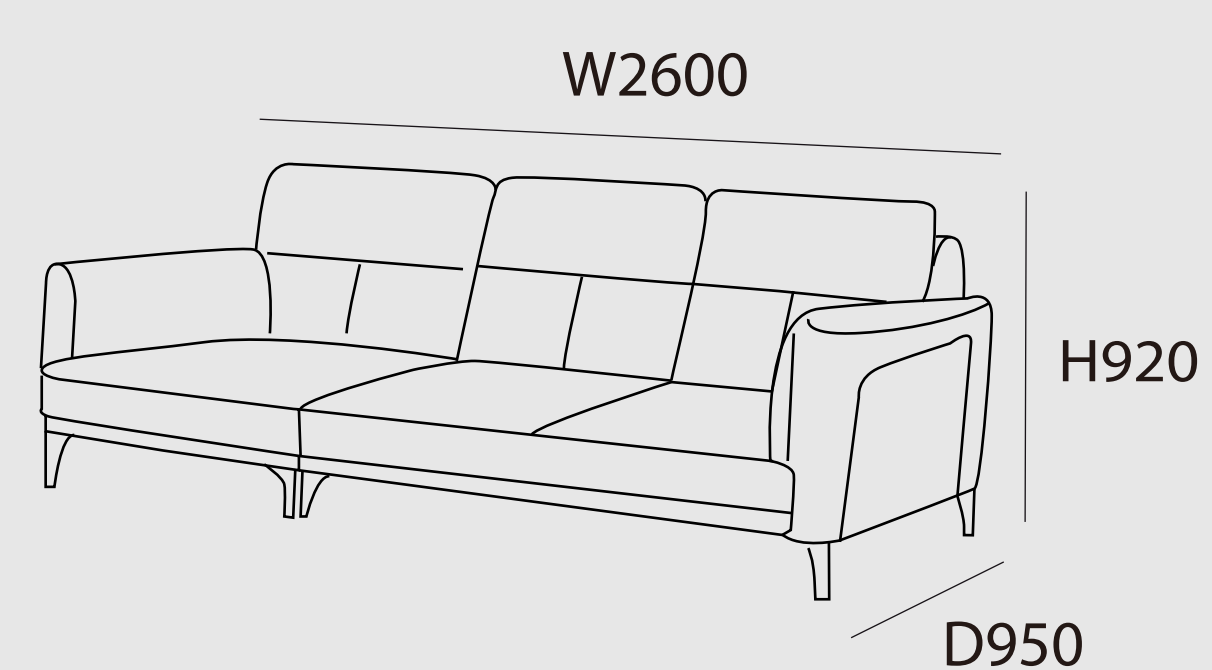

X3326

Equipped with 360-degree swivel, that lends the armchair a dynamic air and facilitates interaction with the surrounding space.

X3075

3 seaters

D910

H870

W2000

This roomy two-seater with high backrest is generously padded, featuring elegant details, which can be covered in fabric or in leather.

X3062

A delightful tub-inspired design with a contemporary flair, the seat is padded with high resilience foam and reinforced linen to ensure utmost comfort.

H630

Ø 660

X3032

Sofa combines solid frame work with top quality materials like high resilience foam and leather to reveal a unique contemporary design.