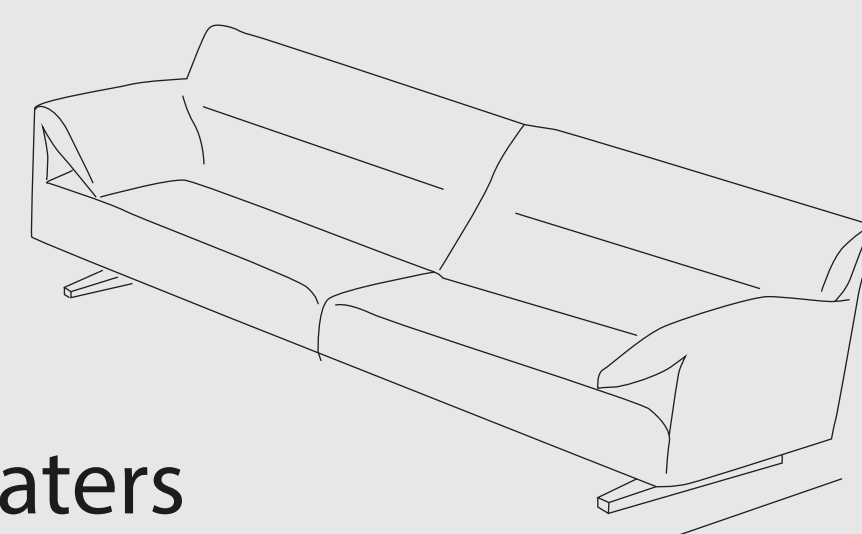

دادا
by CENTRO

X025

A classic, eye-catching combination with ergonomic contours, this armchair brings a feel of high-end chic to any interior.

X3062

With delicate lines, proportions and details – this sofa can easily furnish any setting, from sleekly minimalist to the most classic decor.

X3326

Equipped with 360-degree swivel, that lends the armchair a dynamic air and facilitates interaction with the surrounding space.

X3075

3 seaters

D910

H870

W2000

This roomy two-seater with high backrest is generously padded, featuring elegant details, which can be covered in fabric or in leather.

4 seaters

W2400

X020

Beautiful high back ergonomic design chair featuring a soft upholstered padding to ensure utmost comfort. Available in a range of upholstery options.

X3099

This sofa is an extremely versatile sofa, at home in any setting, that looks equally fabulous when upholstered in any of the fabrics or leathers.