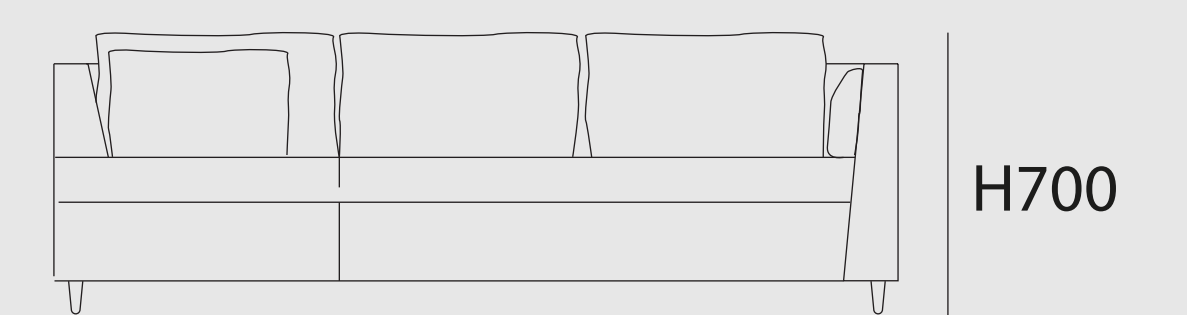

دادا
by CENTRO

X025

A classic, eye-catching combination with ergonomic contours, this armchair brings a feel of high-end chic to any interior.

X3062

With delicate lines, proportions and details – this sofa can easily furnish any setting, from sleekly minimalist to the most classic decor.

X3326

Equipped with 360-degree swivel, that lends the armchair a dynamic air and facilitates interaction with the surrounding space.

X3075

3 seaters

D910

H870

W2000

This roomy two-seater with high backrest is generously padded, featuring elegant details, which can be covered in fabric or in leather.