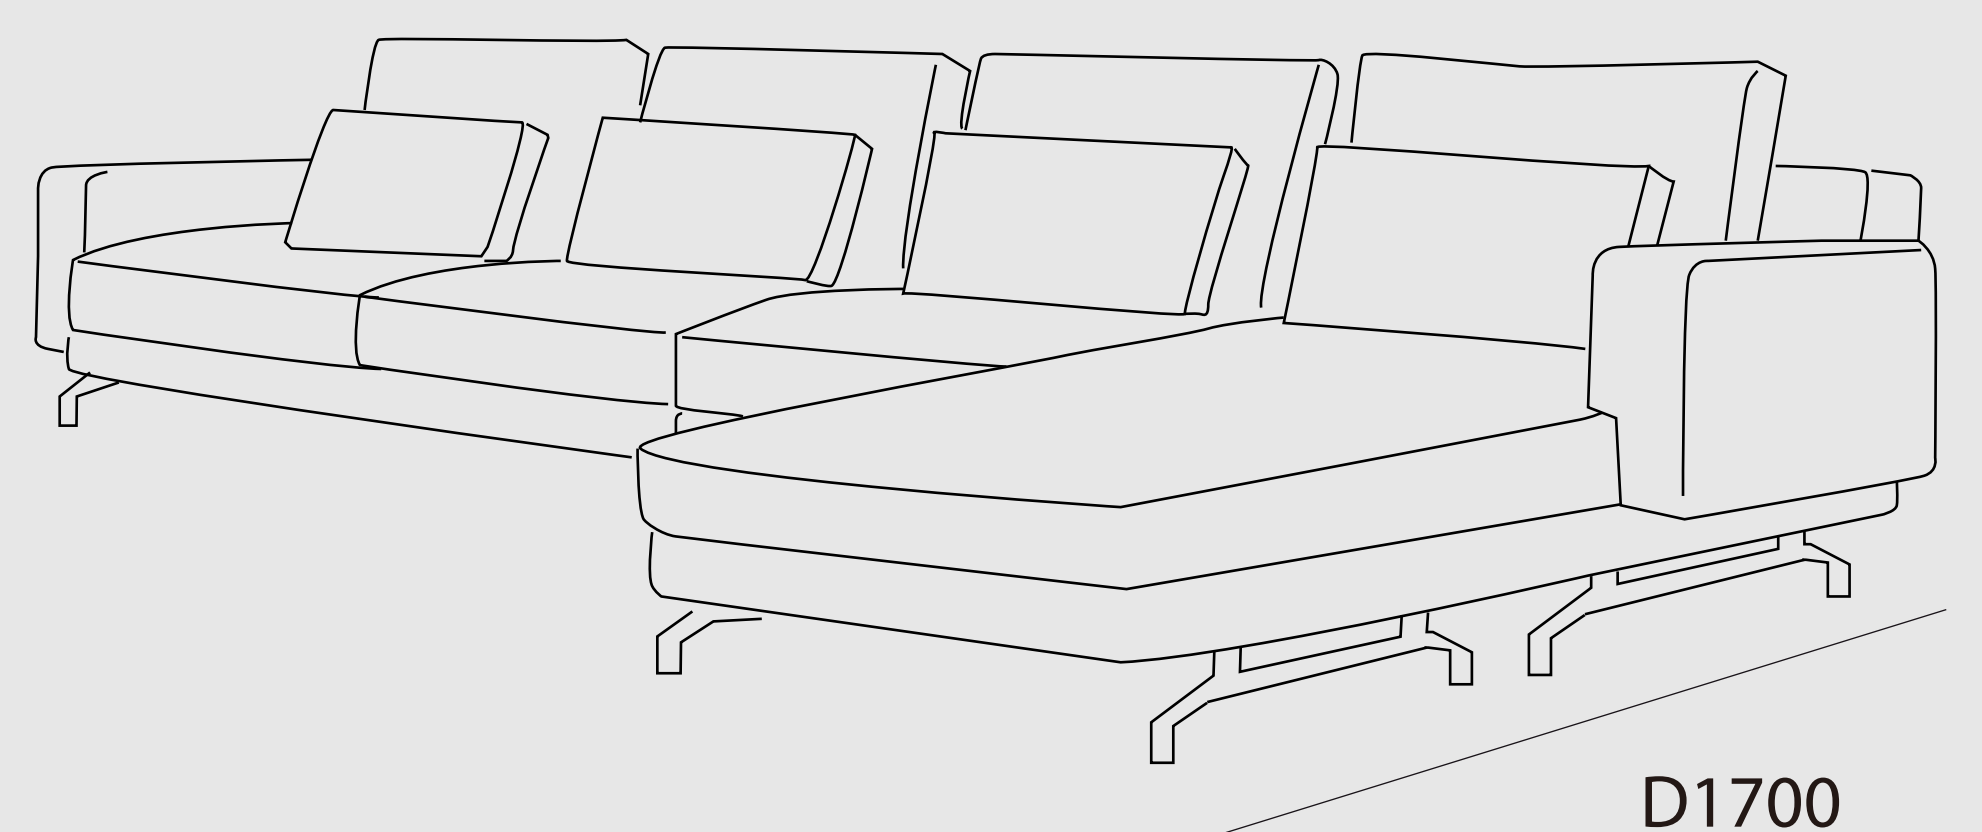

X3326

Equipped with 360-degree swivel, that lends the armchair a dynamic air and facilitates interaction with the surrounding space.

X3075

3 seaters

D910

H870

W2000

This roomy two-seater with high backrest is generously padded, featuring elegant details, which can be covered in fabric or in leather.

4 seaters

W2400

X020

Beautiful high back ergonomic design chair featuring a soft upholstered padding to ensure utmost comfort. Available in a range of upholstery options.

X3099

This sofa is an extremely versatile sofa, at home in any setting, that looks equally fabulous when upholstered in any of the fabrics or leathers.

X3221

This generous silhouette design is enhanced by a characteristic armrest that reinterprets the classic style, in a lighter, more relaxed version.

X3072-W3200

This beautiful leather couch is upholstered in fabric or leather, high resilience cushions offer visual contrast to the sleek lines of the armrests and seat back.

X3062

A delightful tub-inspired design with a contemporary flair, the seat is padded with high resilience foam and reinforced linen to ensure utmost comfort.

H630

Ø 660

X3032

Sofa combines solid frame work with top quality materials like high resilience foam and leather to reveal a unique contemporary design.