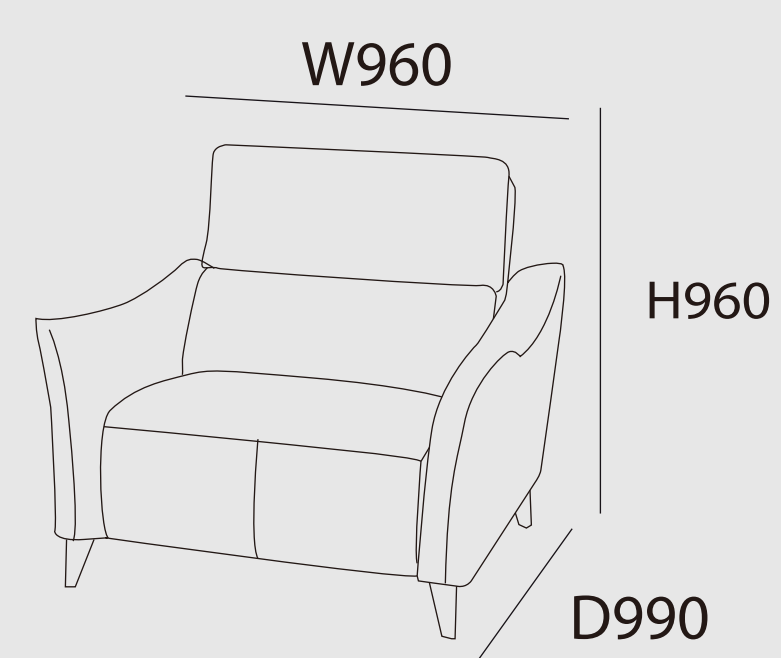

X3221

This generous silhouette design is enhanced by a characteristic armrest that reinterprets the classic style, in a lighter, more relaxed version.