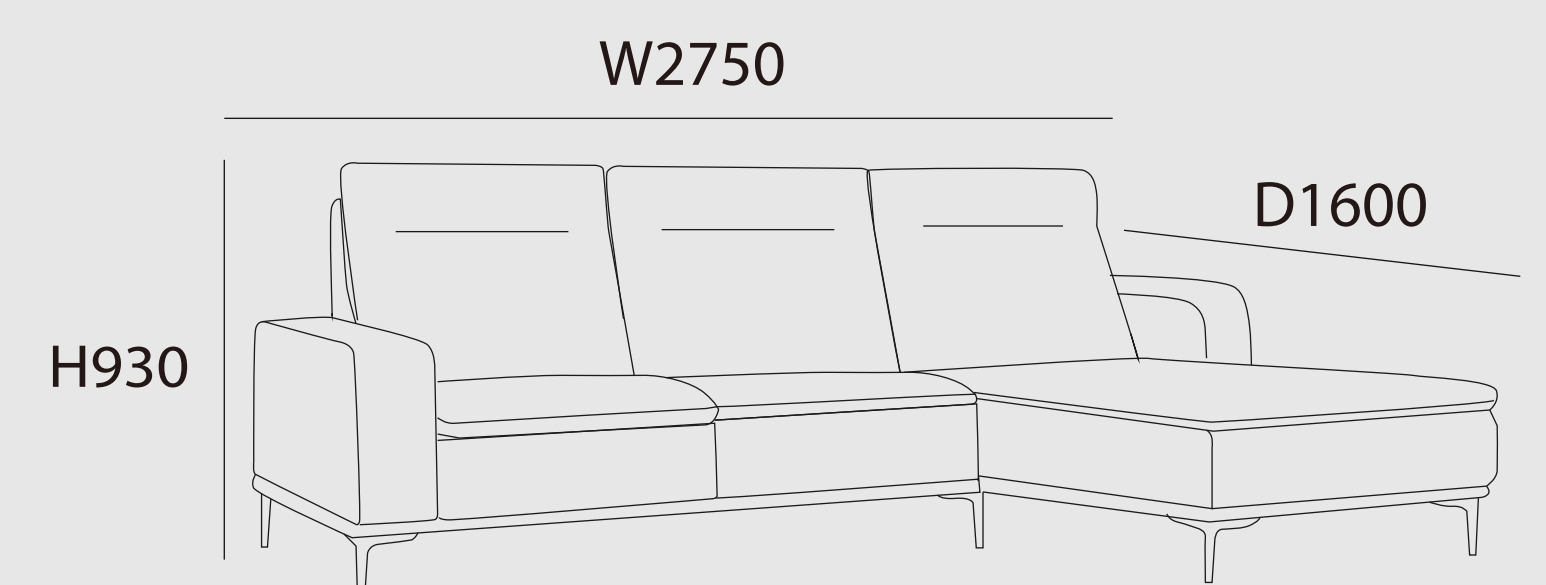

دادا
by CENTRO

X025

A classic, eye-catching combination with ergonomic contours, this armchair brings a feel of high-end chic to any interior.

X3062

With delicate lines, proportions and details – this sofa can easily furnish any setting, from sleekly minimalist to the most classic decor.

X3326

Equipped with 360-degree swivel, that lends the armchair a dynamic air and facilitates interaction with the surrounding space.

X3075

3 seaters

D910

H870

W2000

This roomy two-seater with high backrest is generously padded, featuring elegant details, which can be covered in fabric or in leather.

4 seaters

W2400

X020

Beautiful high back ergonomic design chair featuring a soft upholstered padding to ensure utmost comfort. Available in a range of upholstery options.

X3099

This sofa is an extremely versatile sofa, at home in any setting, that looks equally fabulous when upholstered in any of the fabrics or leathers.

X3062

A delightful tub-inspired design with a contemporary flair, the seat is padded with high resilience foam and reinforced linen to ensure utmost comfort.

H630

Ø 660

X3032

Sofa combines solid frame work with top quality materials like high resilience foam and leather to reveal a unique contemporary design.