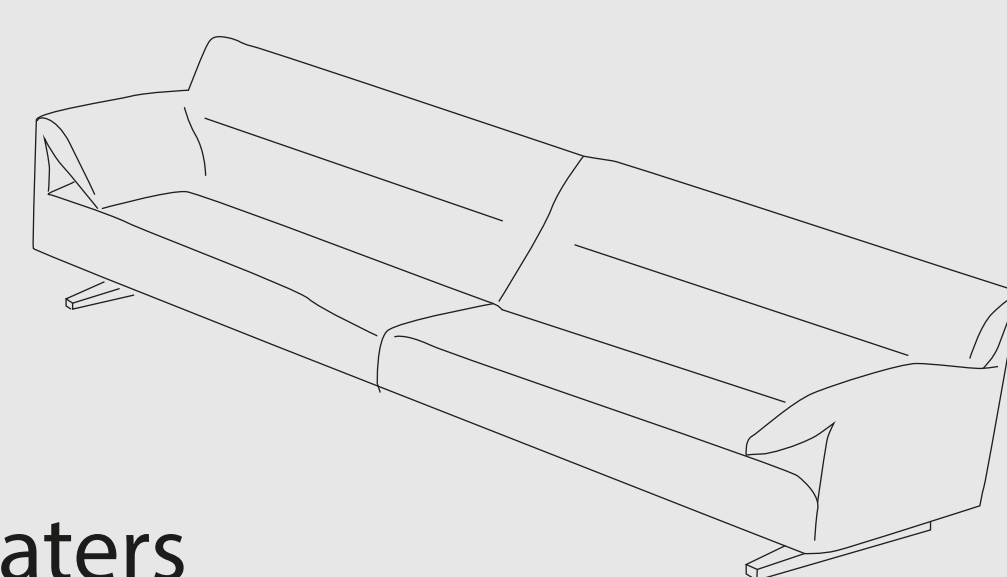

دادا
by CENTRO

X025

A classic, eye-catching combination with ergonomic contours, this armchair brings a feel of high-end chic to any interior.

X3062

With delicate lines, proportions and details – this sofa can easily furnish any setting, from sleekly minimalist to the most classic decor.

X3326

Equipped with 360-degree swivel, that lends the armchair a dynamic air and facilitates interaction with the surrounding space.

X3075

3 seaters

D910

H870

W2000

This roomy two-seater with high backrest is generously padded, featuring elegant details, which can be covered in fabric or in leather.

4 seaters

W2400

X020

Beautiful high back ergonomic design chair featuring a soft upholstered padding to ensure utmost comfort. Available in a range of upholstery options.

X3099

This sofa is an extremely versatile sofa, at home in any setting, that looks equally fabulous when upholstered in any of the fabrics or leathers.