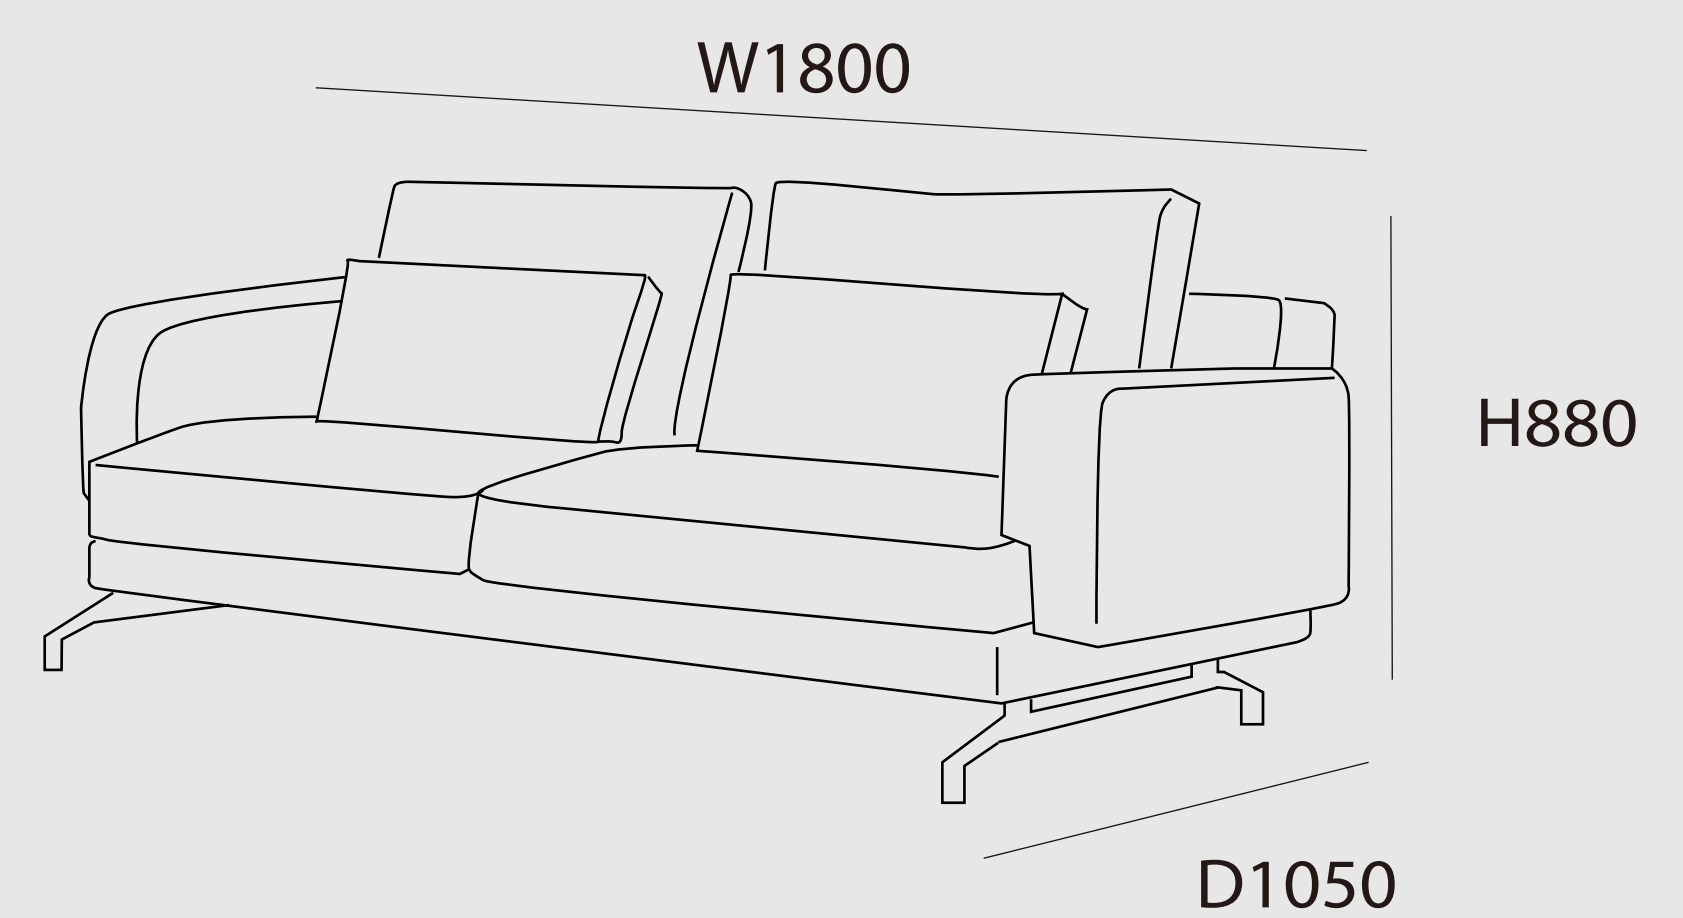

X3072

This beautiful leather couch is upholstered in fabric or leather, high resilience cushions offer visual contrast to the sleek lines of the armrests and seat back.