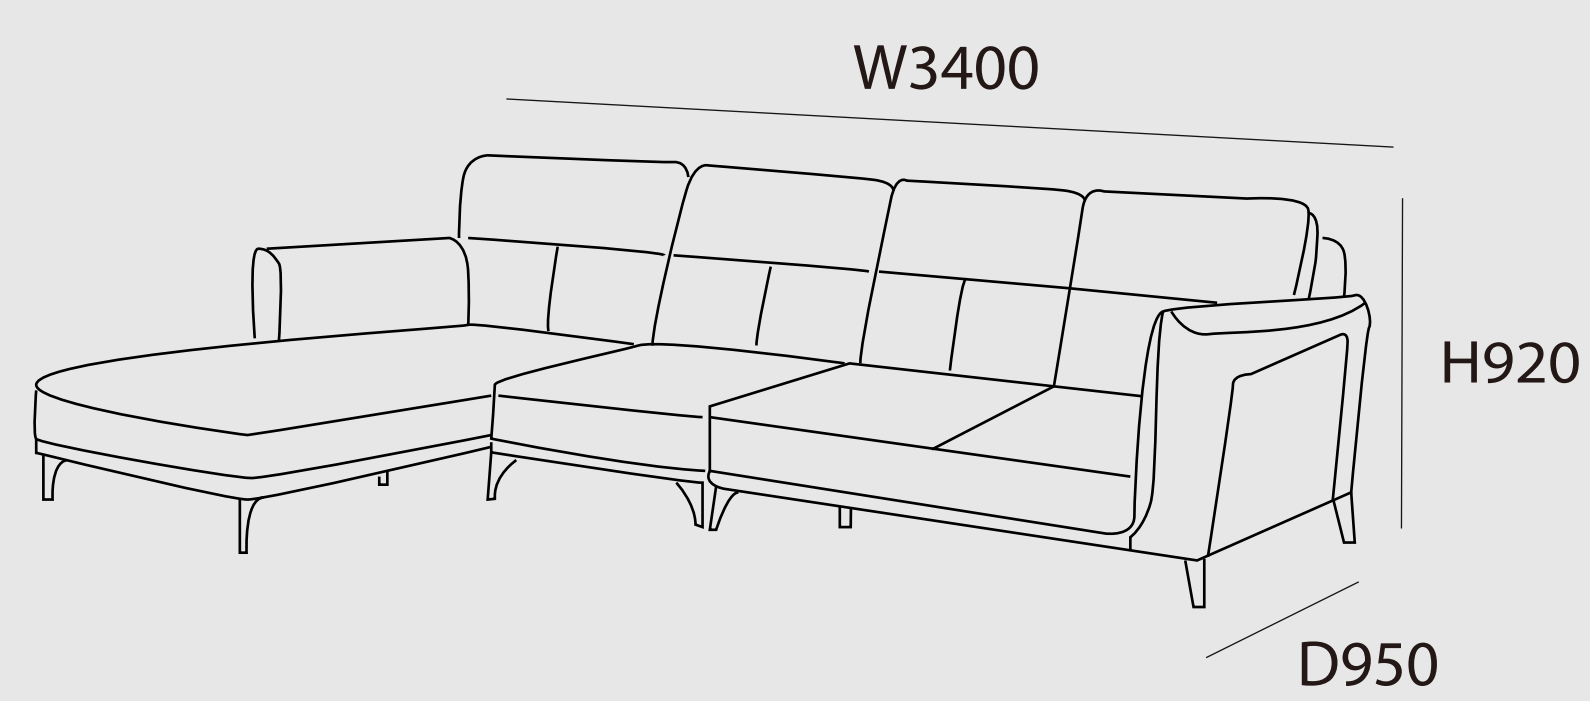

X3062

A delightful tub-inspired design with a contemporary flair, the seat is padded with high resilience foam and reinforced linen to ensure utmost comfort.

H630

Ø 660

X3032

Sofa combines solid frame work with top quality materials like high resilience foam and leather to reveal a unique contemporary design.