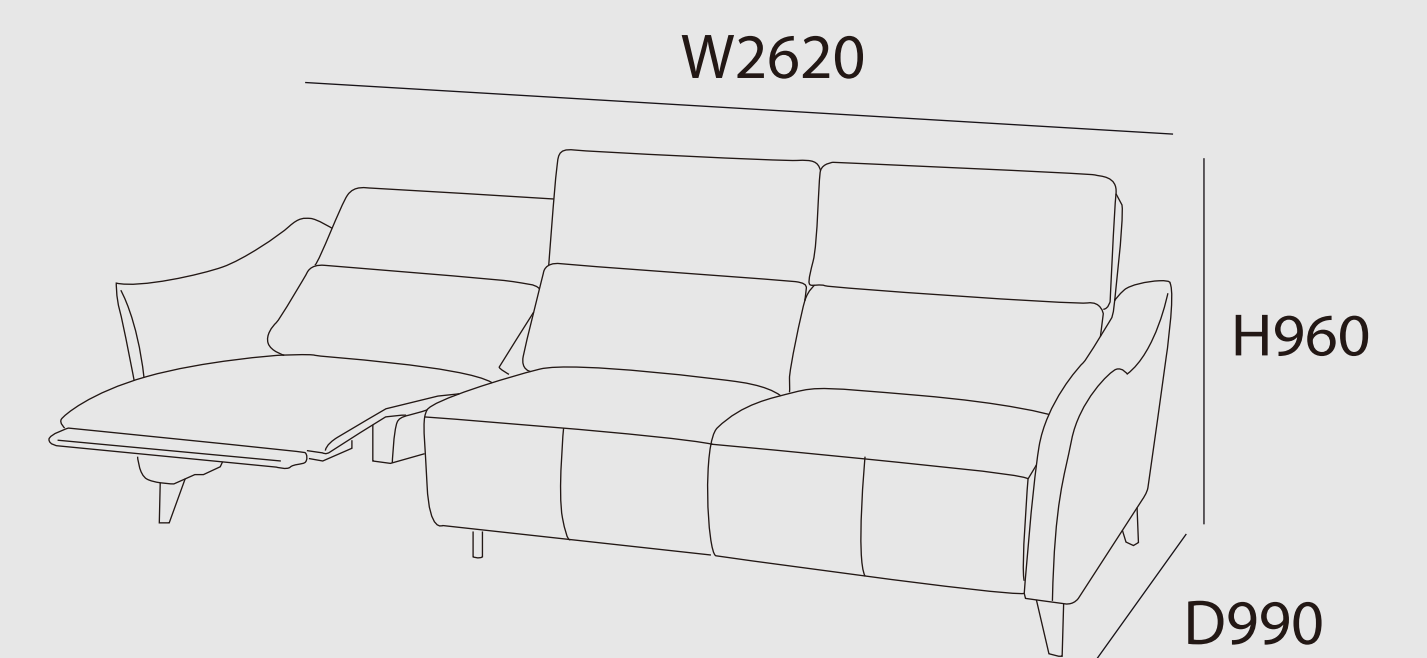

X3221

This generous silhouette design is enhanced by a characteristic armrest that reinterprets the classic style, in a lighter, more relaxed version.