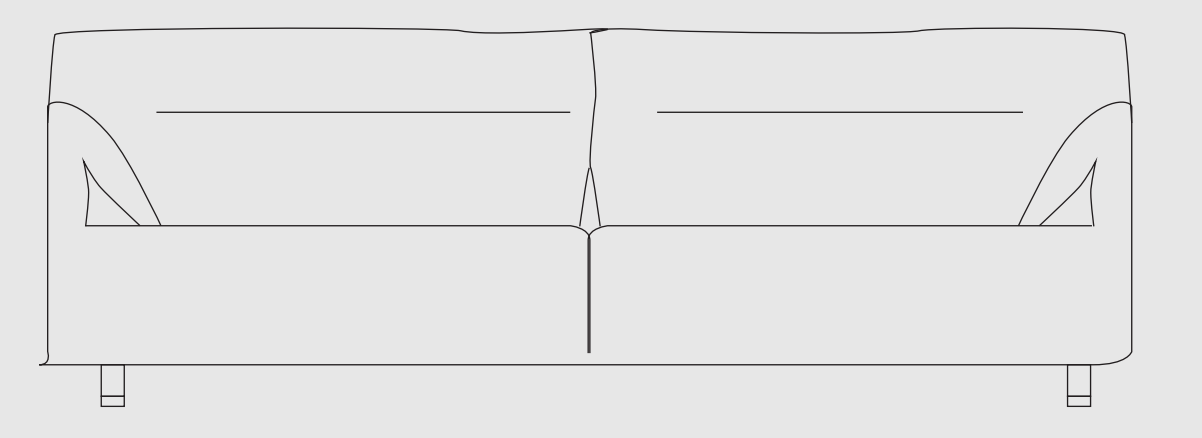

دادا
by CENTRO

X025

A classic, eye-catching combination with ergonomic contours, this armchair brings a feel of high-end chic to any interior.

X3062

With delicate lines, proportions and details – this sofa can easily furnish any setting, from sleekly minimalist to the most classic decor.

X3326

Equipped with 360-degree swivel, that lends the armchair a dynamic air and facilitates interaction with the surrounding space.

X3075

3 seaters

D910

H870

W2000

This roomy two-seater with high backrest is generously padded, featuring elegant details, which can be covered in fabric or in leather.

4 seaters

W2400

X020

Beautiful high back ergonomic design chair featuring a soft upholstered padding to ensure utmost comfort. Available in a range of upholstery options.

X3099

This sofa is an extremely versatile sofa, at home in any setting, that looks equally fabulous when upholstered in any of the fabrics or leathers.