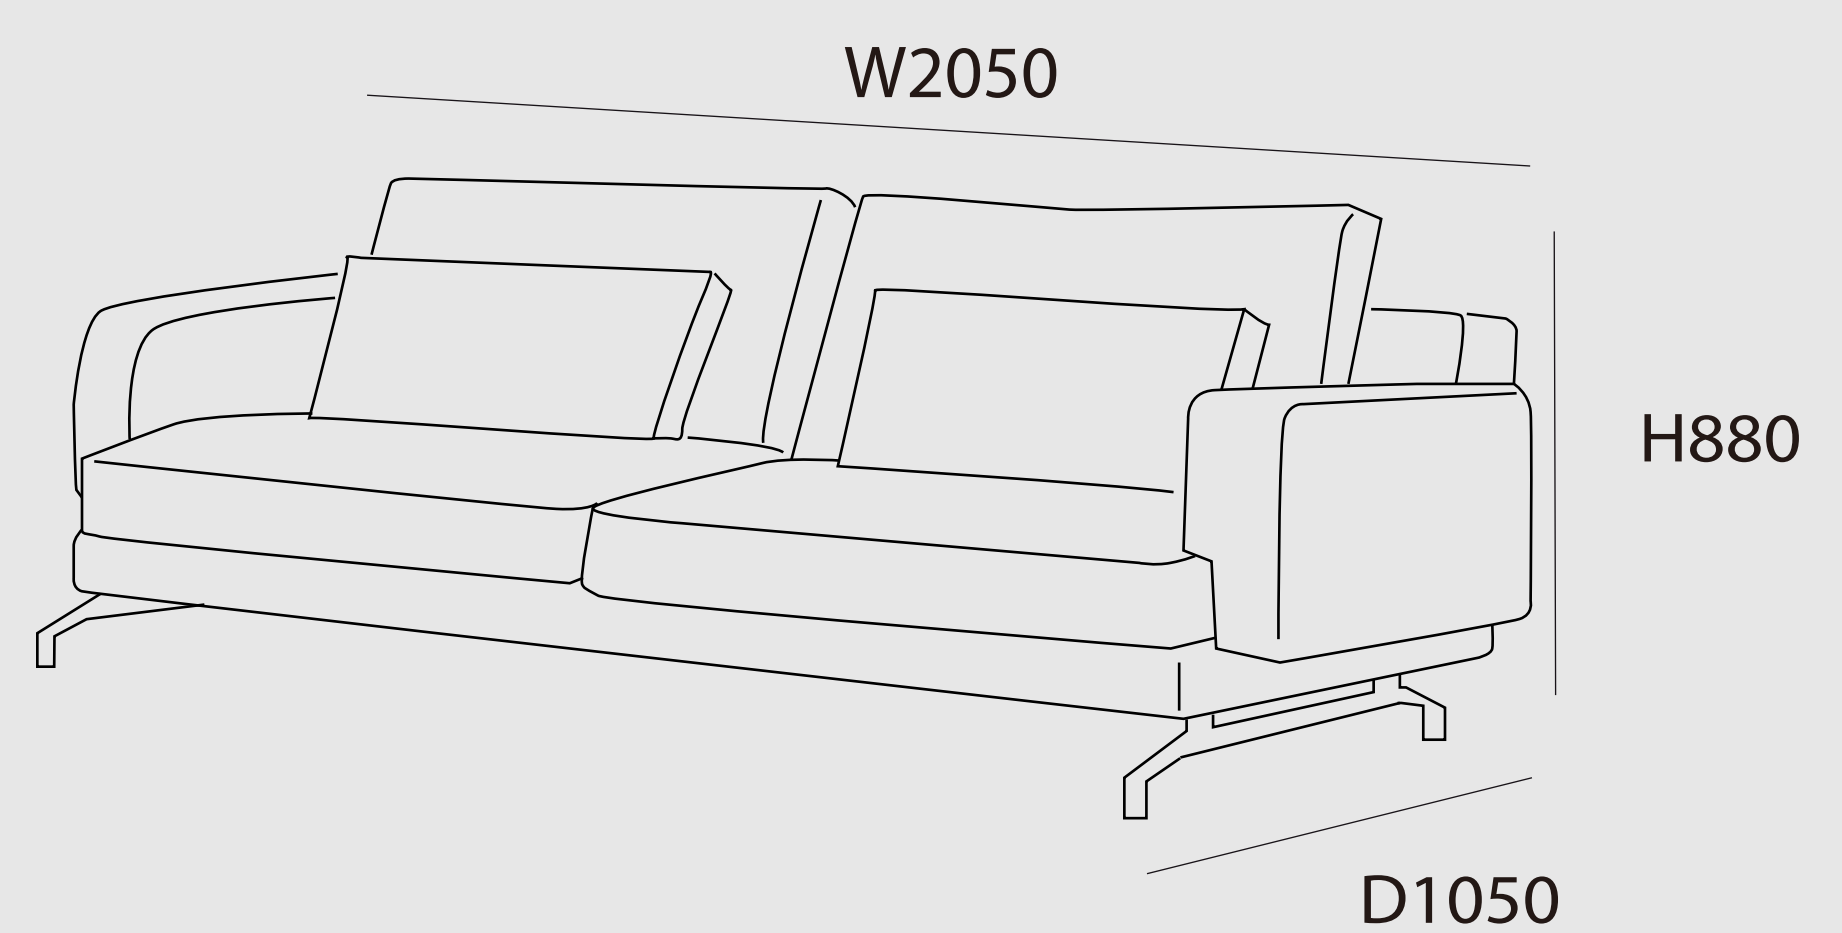

This beautiful leather couch is upholstered in fabric or leather, high resilience cushions offer visual contrast to the sleek lines of the armrests and seat back.