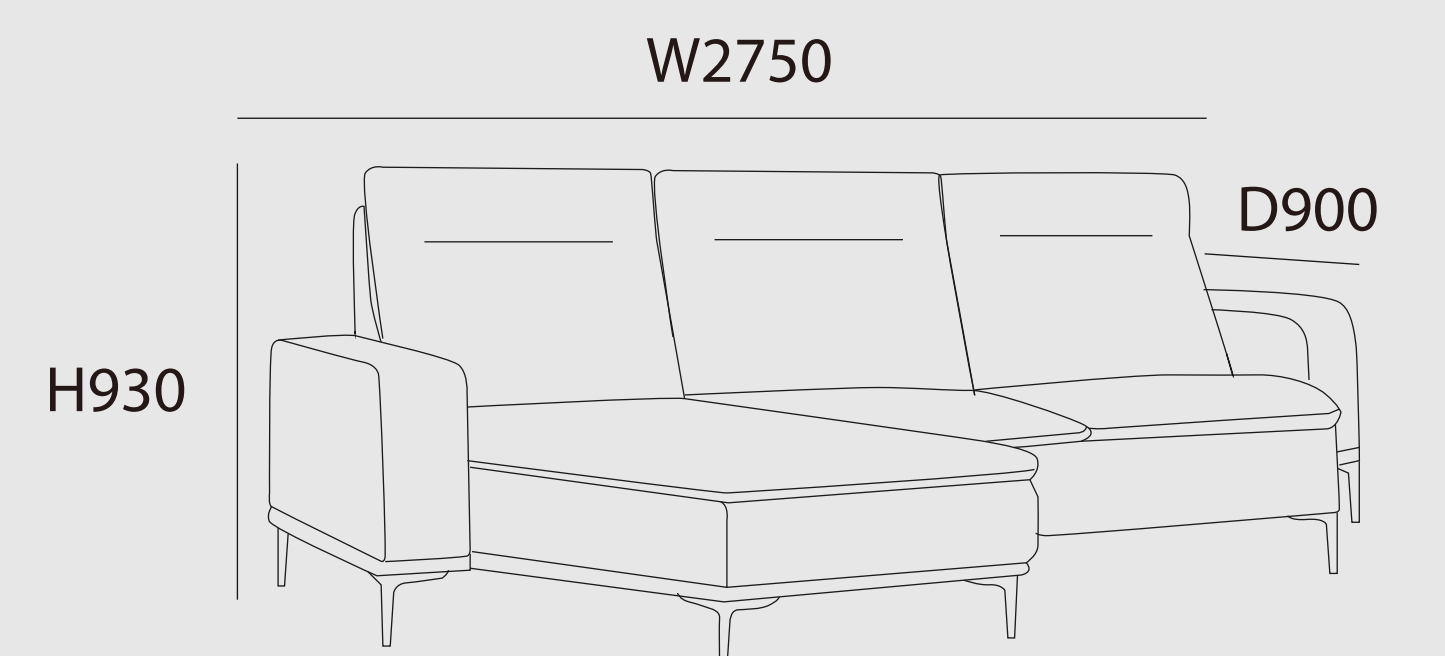

دادا
by CENTRO

X025

A classic, eye-catching combination with ergonomic contours, this armchair brings a feel of high-end chic to any interior.

X3062

With delicate lines, proportions and details – this sofa can easily furnish any setting, from sleekly minimalist to the most classic decor.

X3326

Equipped with 360-degree swivel, that lends the armchair a dynamic air and facilitates interaction with the surrounding space.

X3075

3 seaters

D910

H870

W2000

This roomy two-seater with high backrest is generously padded, featuring elegant details, which can be covered in fabric or in leather.

4 seaters

W2400

X020

Beautiful high back ergonomic design chair featuring a soft upholstered padding to ensure utmost comfort. Available in a range of upholstery options.

X3099

This sofa is an extremely versatile sofa, at home in any setting, that looks equally fabulous when upholstered in any of the fabrics or leathers.

X3062

A delightful tub-inspired design with a contemporary flair, the seat is padded with high resilience foam and reinforced linen to ensure utmost comfort.

H630

Ø 660

X3032

Sofa combines solid frame work with top quality materials like high resilience foam and leather to reveal a unique contemporary design.