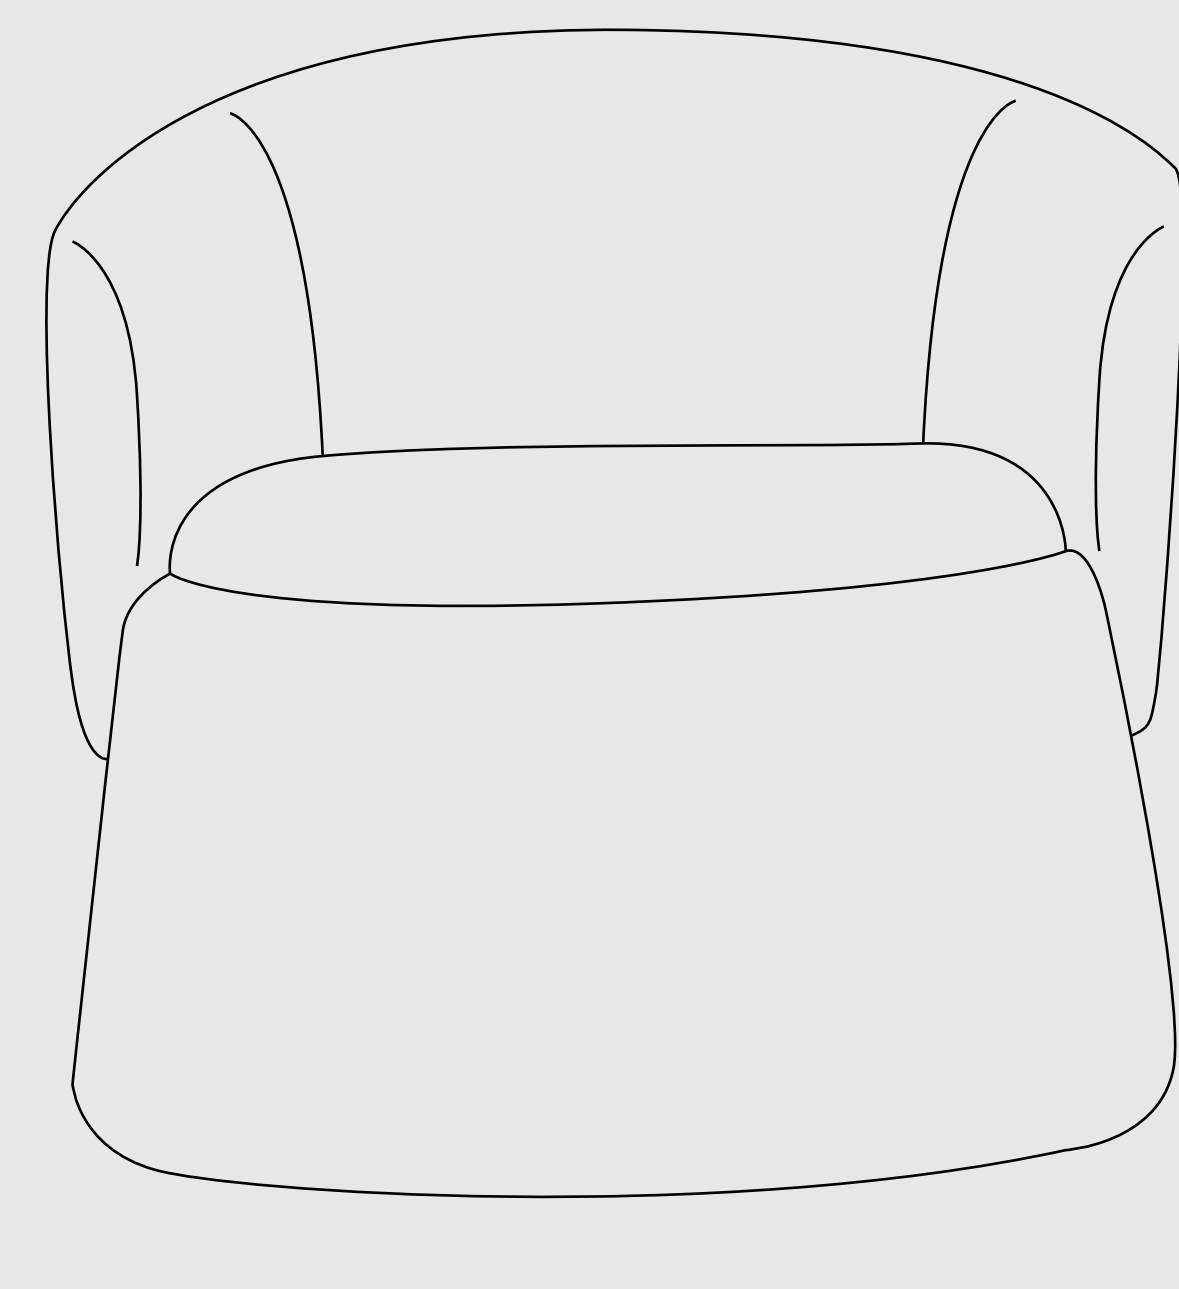

X3062

A delightful tub-inspired design with a contemporary flair, the seat is padded with high resilience foam and reinforced linen to ensure utmost comfort.

H630

Ø 660

X3032

Sofa combines solid frame work with top quality materials like high resilience foam and leather to reveal a unique contemporary design.