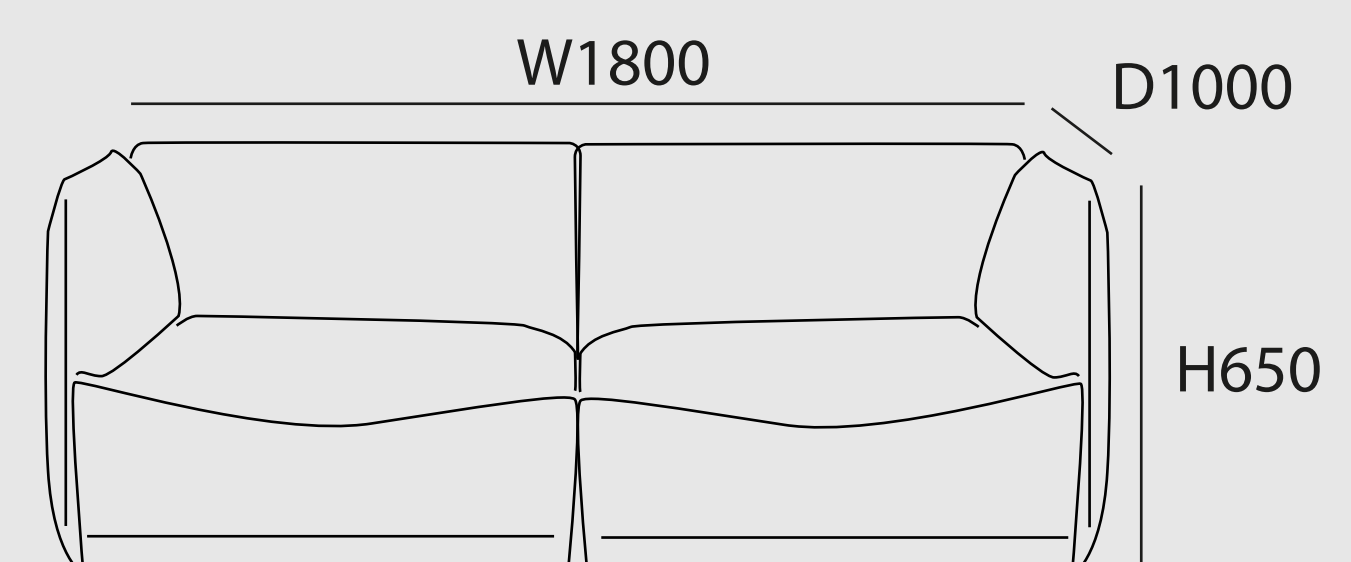

X3077

This sofa combines comfortable padding with elegantly curving contours, creating a captivating modern-classic piece.