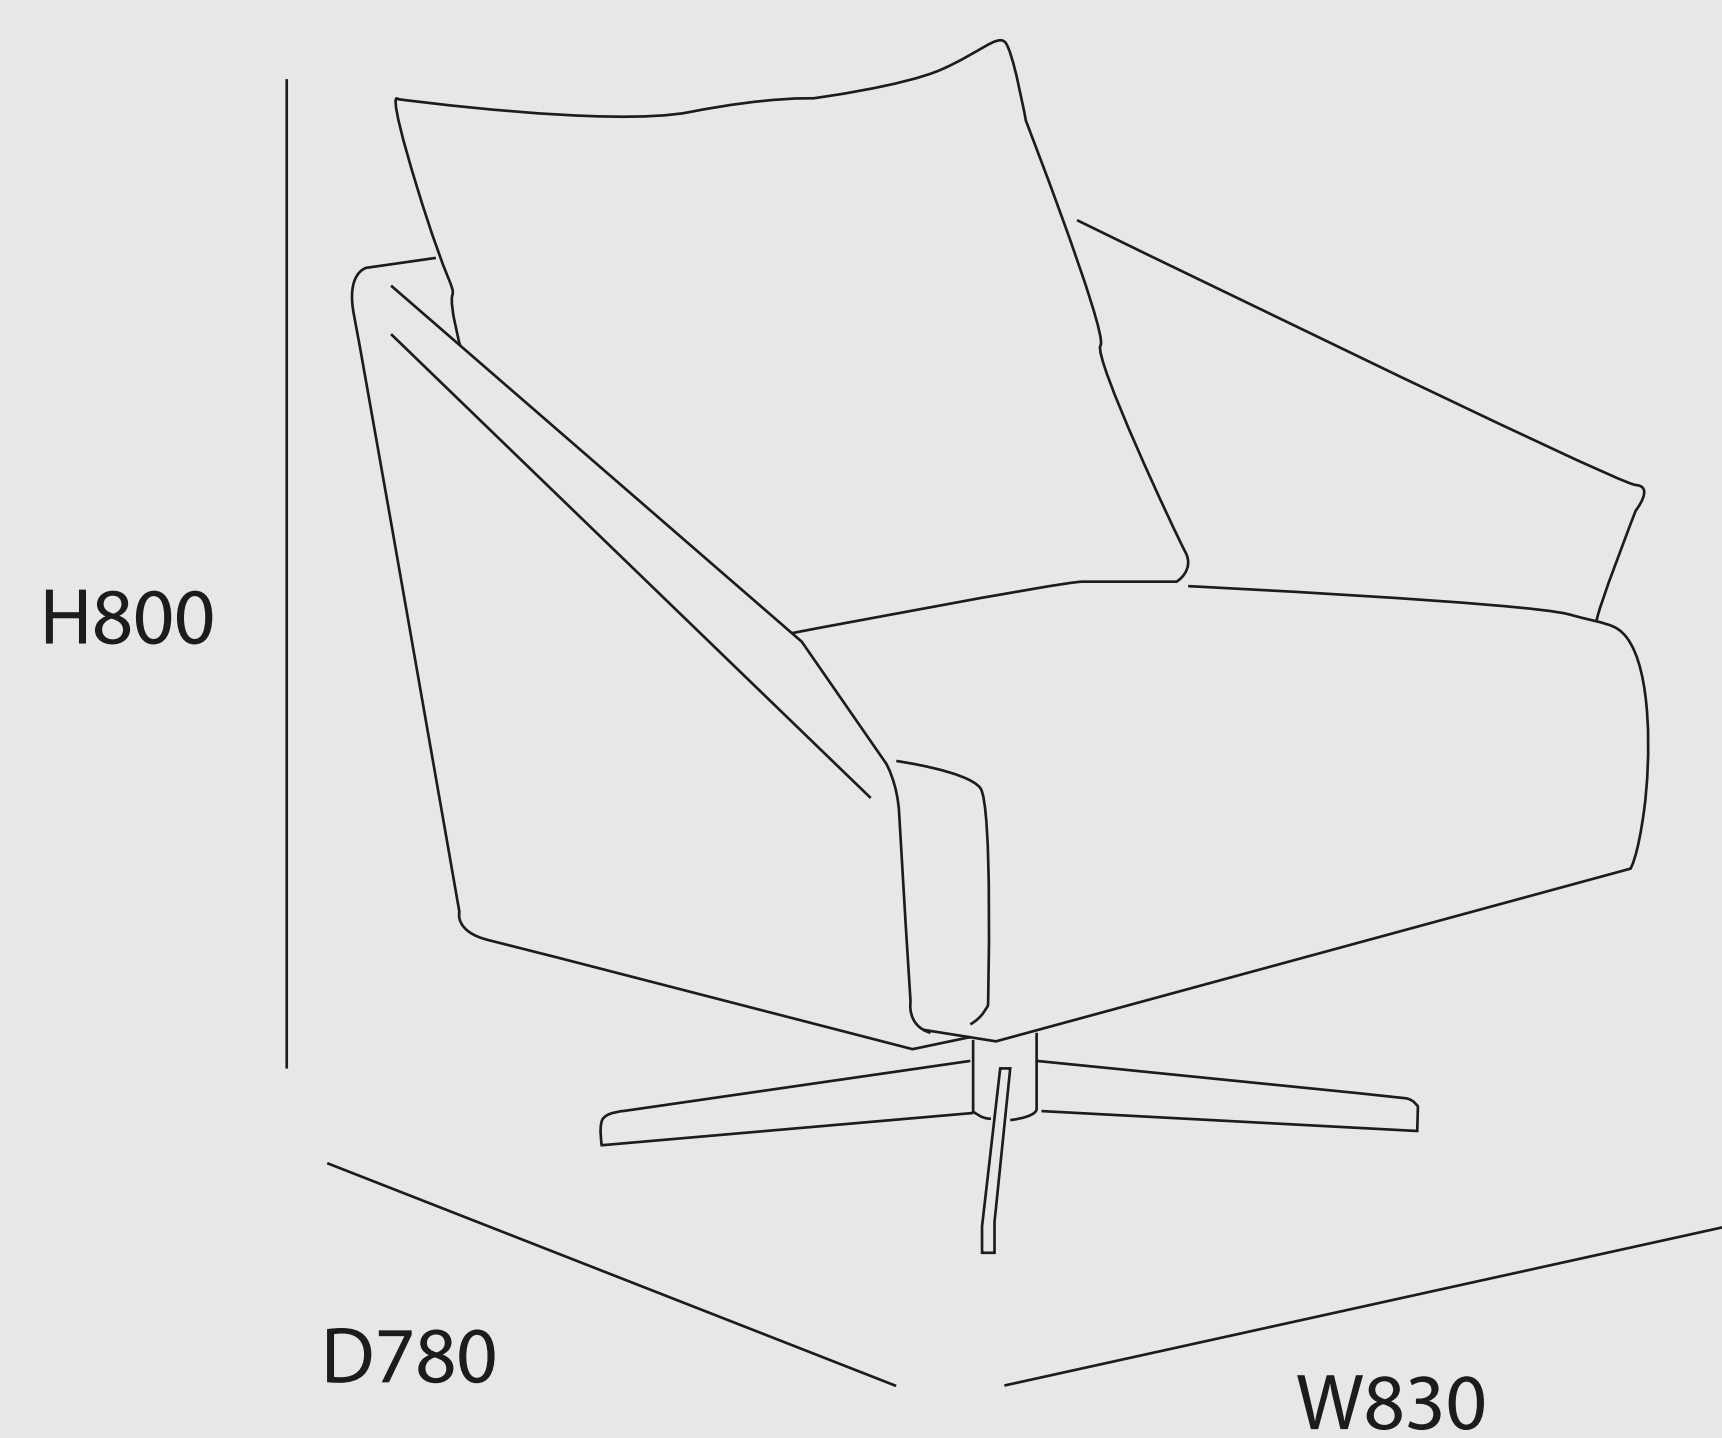

The armchair rests on a swivel base in cast-metal, the delicate lines, generous padding and couture tailoring of its namesake.