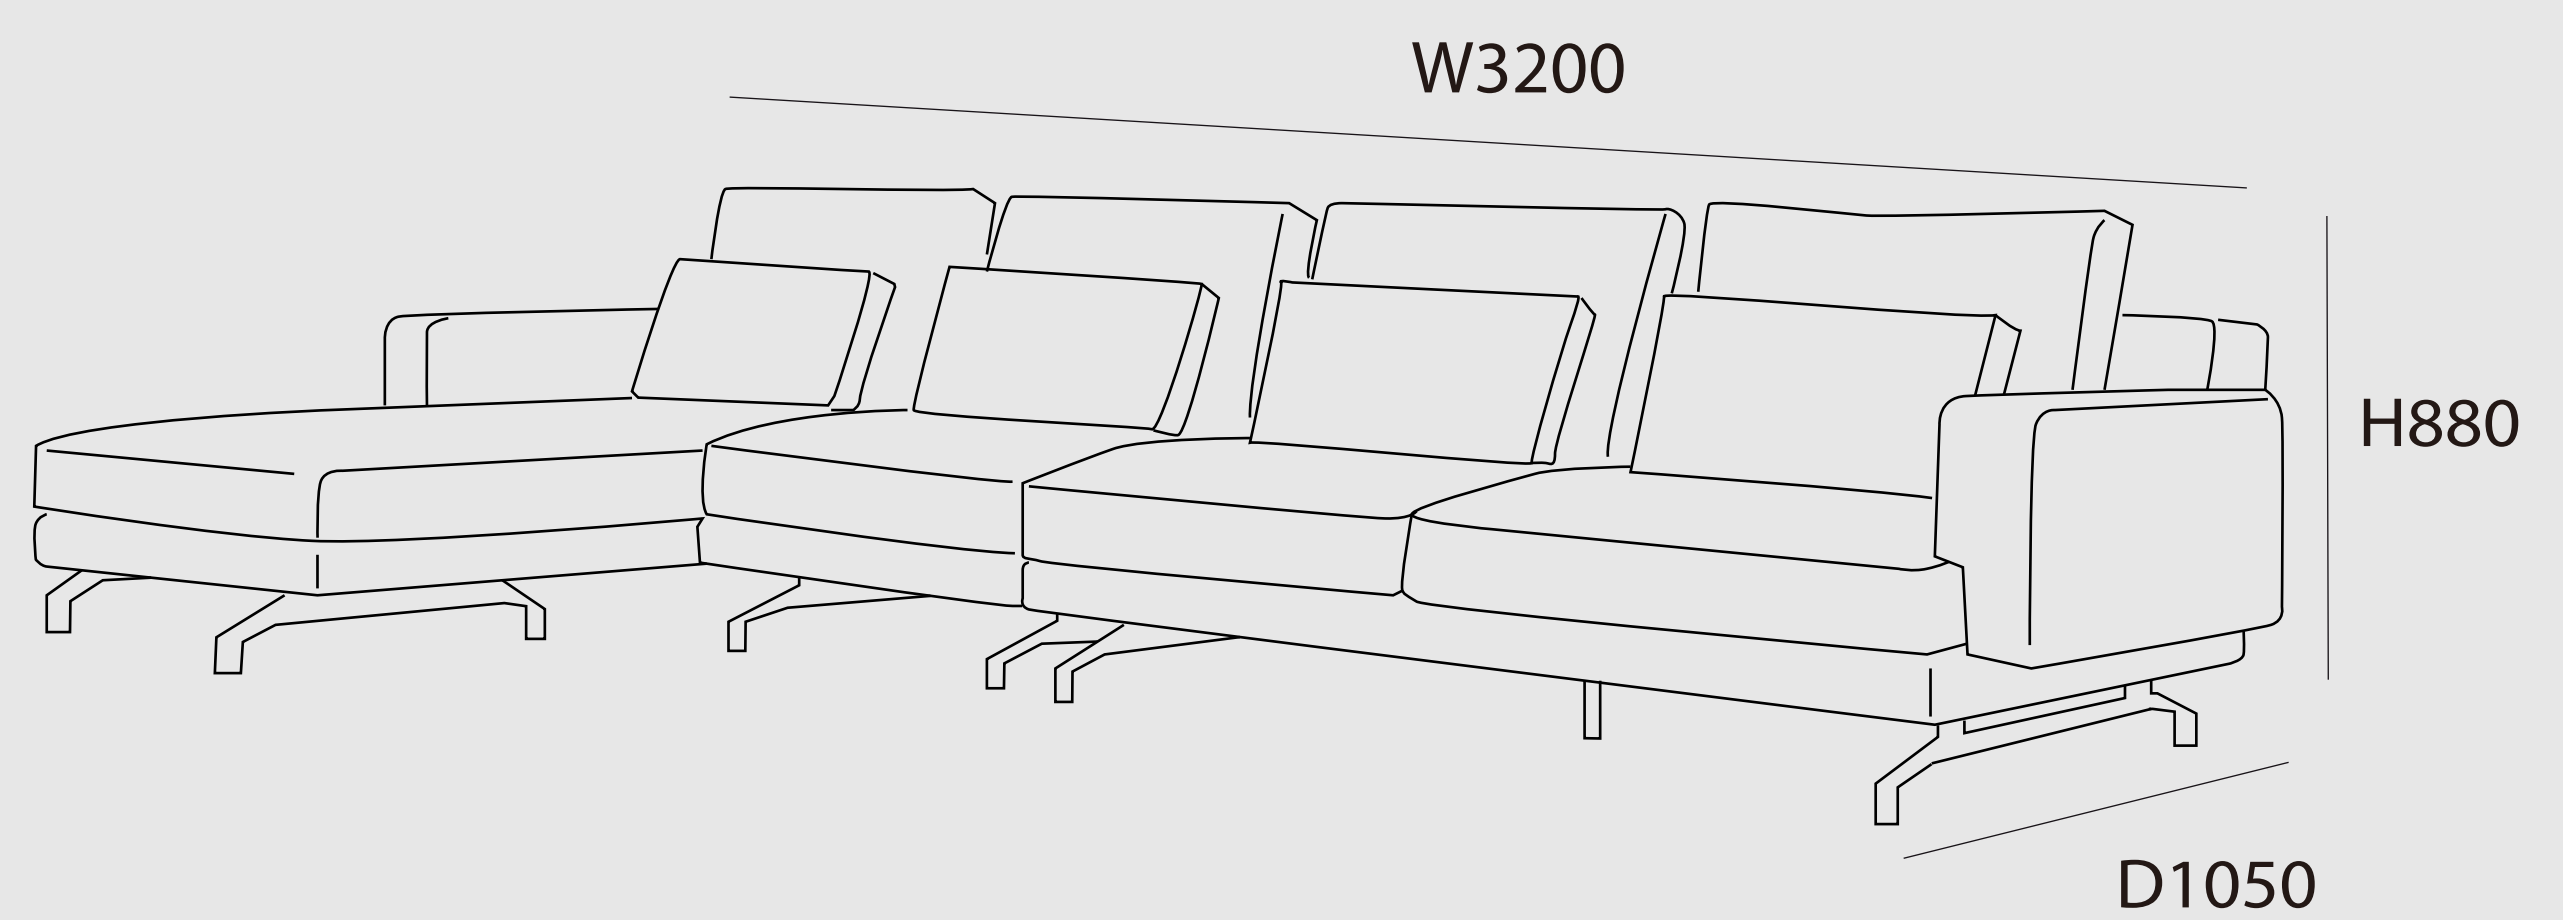

X3072-W3200

This beautiful leather couch is upholstered in fabric or leather, high resilience cushions offer visual contrast to the sleek lines of the armrests and seat back.