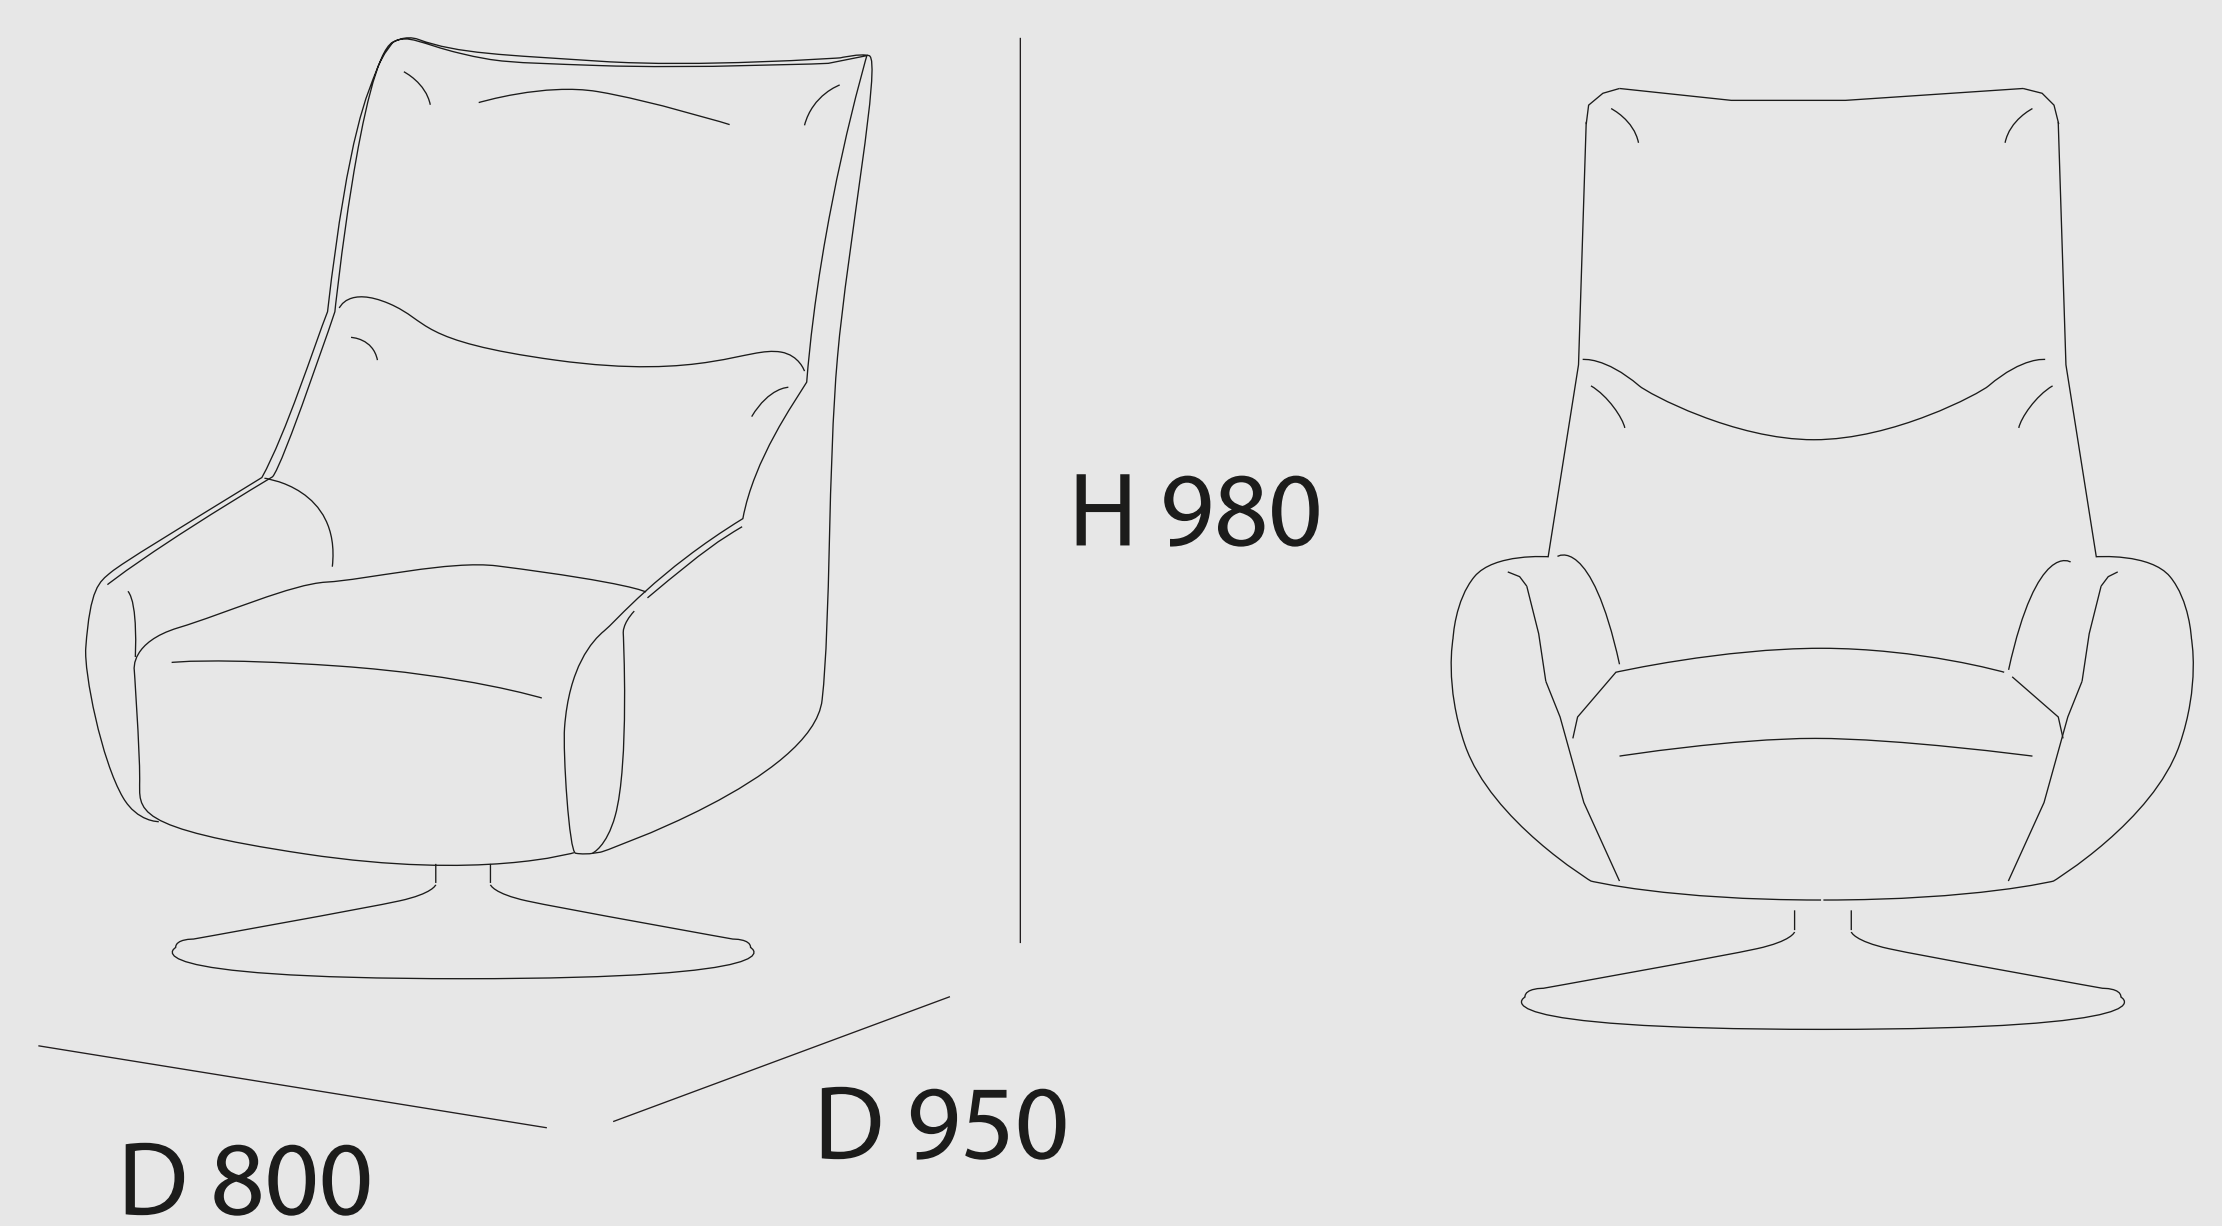

دادا
by CENTRO

X025

A classic, eye-catching combination with ergonomic contours, this armchair brings a feel of high-end chic to any interior.

X3062

With delicate lines, proportions and details – this sofa can easily furnish any setting, from sleekly minimalist to the most classic decor.

X3326

Equipped with 360-degree swivel, that lends the armchair a dynamic air and facilitates interaction with the surrounding space.

X3075

3 seaters

D910

H870

W2000

This roomy two-seater with high backrest is generously padded, featuring elegant details, which can be covered in fabric or in leather.

4 seaters

W2400

X020

Beautiful high back ergonomic design chair featuring a soft upholstered padding to ensure utmost comfort. Available in a range of upholstery options.

X3099

This sofa is an extremely versatile sofa, at home in any setting, that looks equally fabulous when upholstered in any of the fabrics or leathers.

X3062

A delightful tub-inspired design with a contemporary flair, the seat is padded with high resilience foam and reinforced linen to ensure utmost comfort.

H630

Ø 660

X3032

Sofa combines solid frame work with top quality materials like high resilience foam and leather to reveal a unique contemporary design.