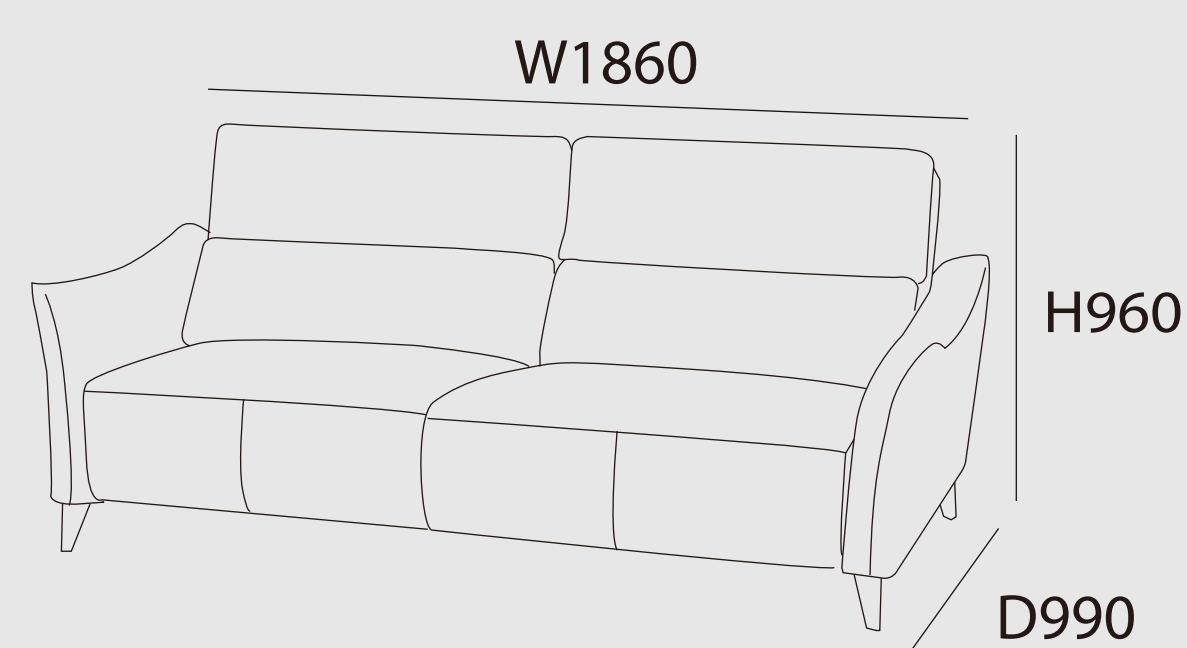

X3326

Equipped with 360-degree swivel, that lends the armchair a dynamic air and facilitates interaction with the surrounding space.

X3075

3 seaters

D910

H870

W2000

This roomy two-seater with high backrest is generously padded, featuring elegant details, which can be covered in fabric or in leather.

4 seaters

W2400

X020

Beautiful high back ergonomic design chair featuring a soft upholstered padding to ensure utmost comfort. Available in a range of upholstery options.

X3099

This sofa is an extremely versatile sofa, at home in any setting, that looks equally fabulous when upholstered in any of the fabrics or leathers.

X3221

This generous silhouette design is enhanced by a characteristic armrest that reinterprets the classic style, in a lighter, more relaxed version.

X3072-W3200

This beautiful leather couch is upholstered in fabric or leather, high resilience cushions offer visual contrast to the sleek lines of the armrests and seat back.

X3062

A delightful tub-inspired design with a contemporary flair, the seat is padded with high resilience foam and reinforced linen to ensure utmost comfort.

H630

Ø 660

X3032

Sofa combines solid frame work with top quality materials like high resilience foam and leather to reveal a unique contemporary design.