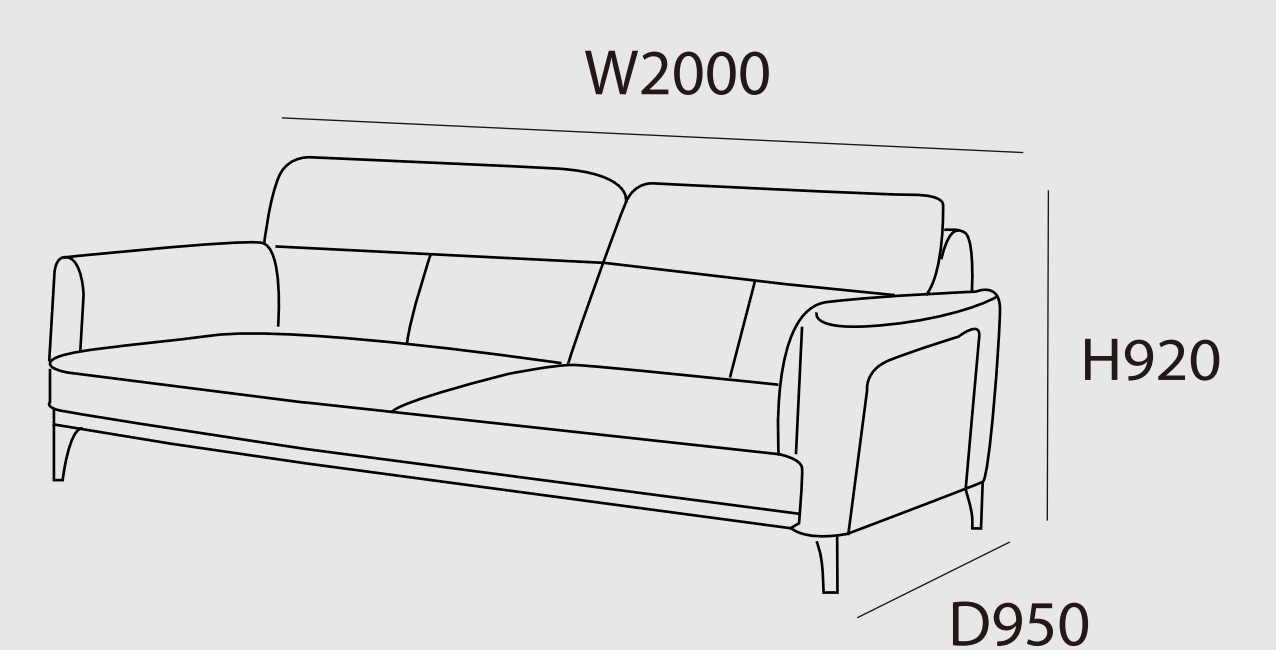

X3326

Equipped with 360-degree swivel, that lends the armchair a dynamic air and facilitates interaction with the surrounding space.

X3075

3 seaters

D910

H870

W2000

This roomy two-seater with high backrest is generously padded, featuring elegant details, which can be covered in fabric or in leather.

X3062

A delightful tub-inspired design with a contemporary flair, the seat is padded with high resilience foam and reinforced linen to ensure utmost comfort.

H630

Ø 660

X3032

Sofa combines solid frame work with top quality materials like high resilience foam and leather to reveal a unique contemporary design.