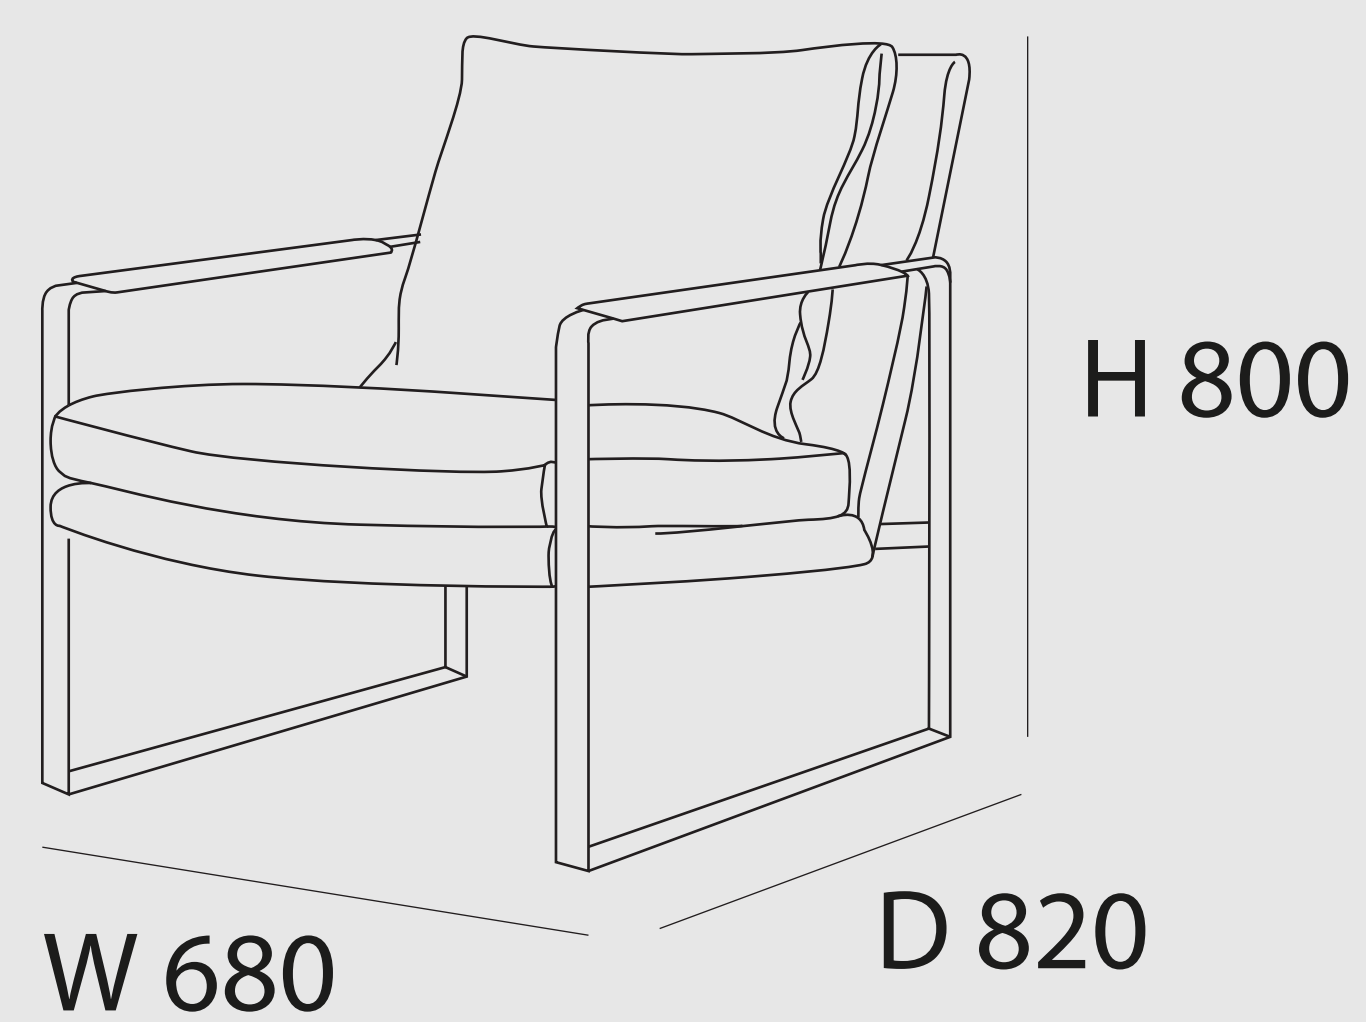

دادا
by CENTRO

X025

A classic, eye-catching combination with ergonomic contours, this armchair brings a feel of high-end chic to any interior.

X3062

With delicate lines, proportions and details – this sofa can easily furnish any setting, from sleekly minimalist to the most classic decor.

X3326

Equipped with 360-degree swivel, that lends the armchair a dynamic air and facilitates interaction with the surrounding space.

X3075

3 seaters

D910

H870

W2000

This roomy two-seater with high backrest is generously padded, featuring elegant details, which can be covered in fabric or in leather.

X3062

A delightful tub-inspired design with a contemporary flair, the seat is padded with high resilience foam and reinforced linen to ensure utmost comfort.

H630

Ø 660

X3032

Sofa combines solid frame work with top quality materials like high resilience foam and leather to reveal a unique contemporary design.