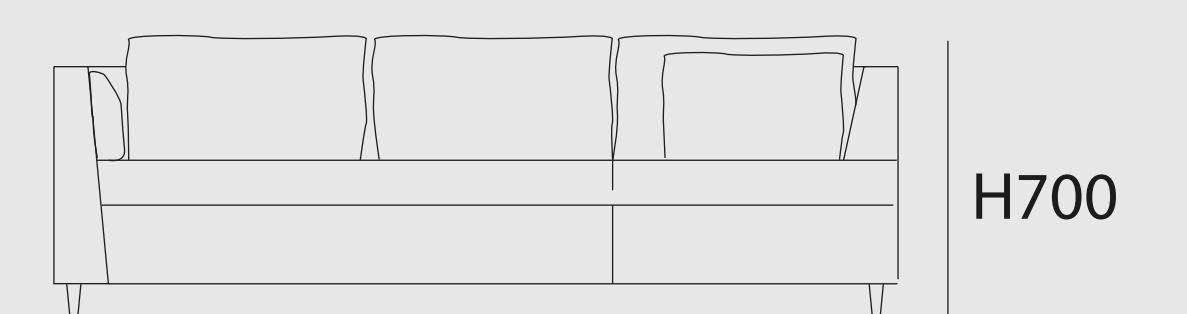

دادا
by CENTRO

X025

A classic, eye-catching combination with ergonomic contours, this armchair brings a feel of high-end chic to any interior.

X3062

With delicate lines, proportions and details – this sofa can easily furnish any setting, from sleekly minimalist to the most classic decor.

X3326

Equipped with 360-degree swivel, that lends the armchair a dynamic air and facilitates interaction with the surrounding space.

X3075

3 seaters

D910

H870

W2000

This roomy two-seater with high backrest is generously padded, featuring elegant details, which can be covered in fabric or in leather.