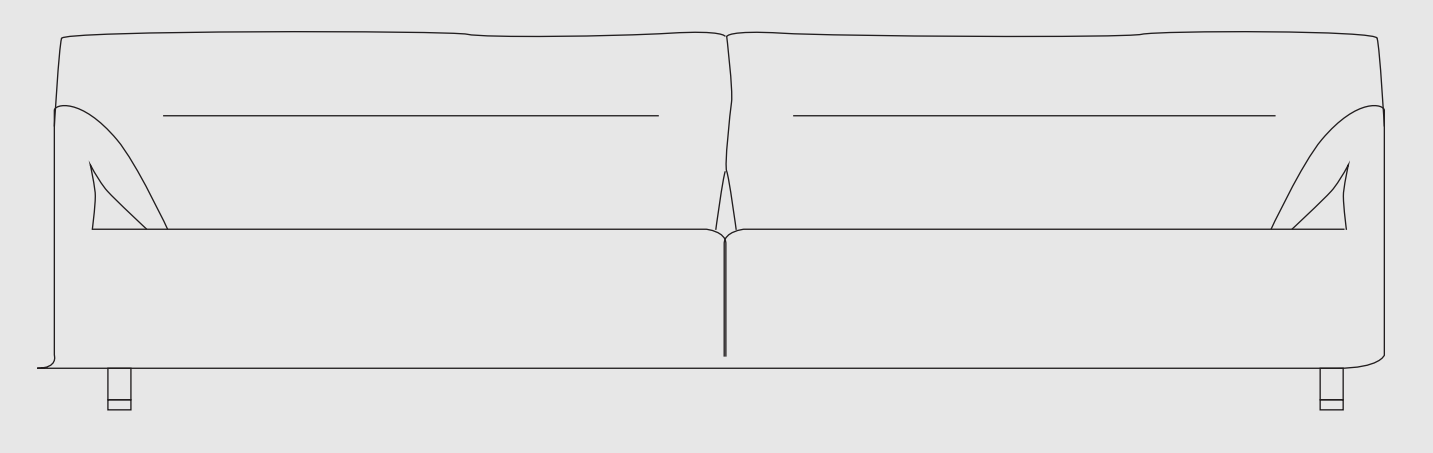

This roomy two-seater with high backrest is generously padded, featuring elegant details, which can be covered in fabric or in leather.

W2400