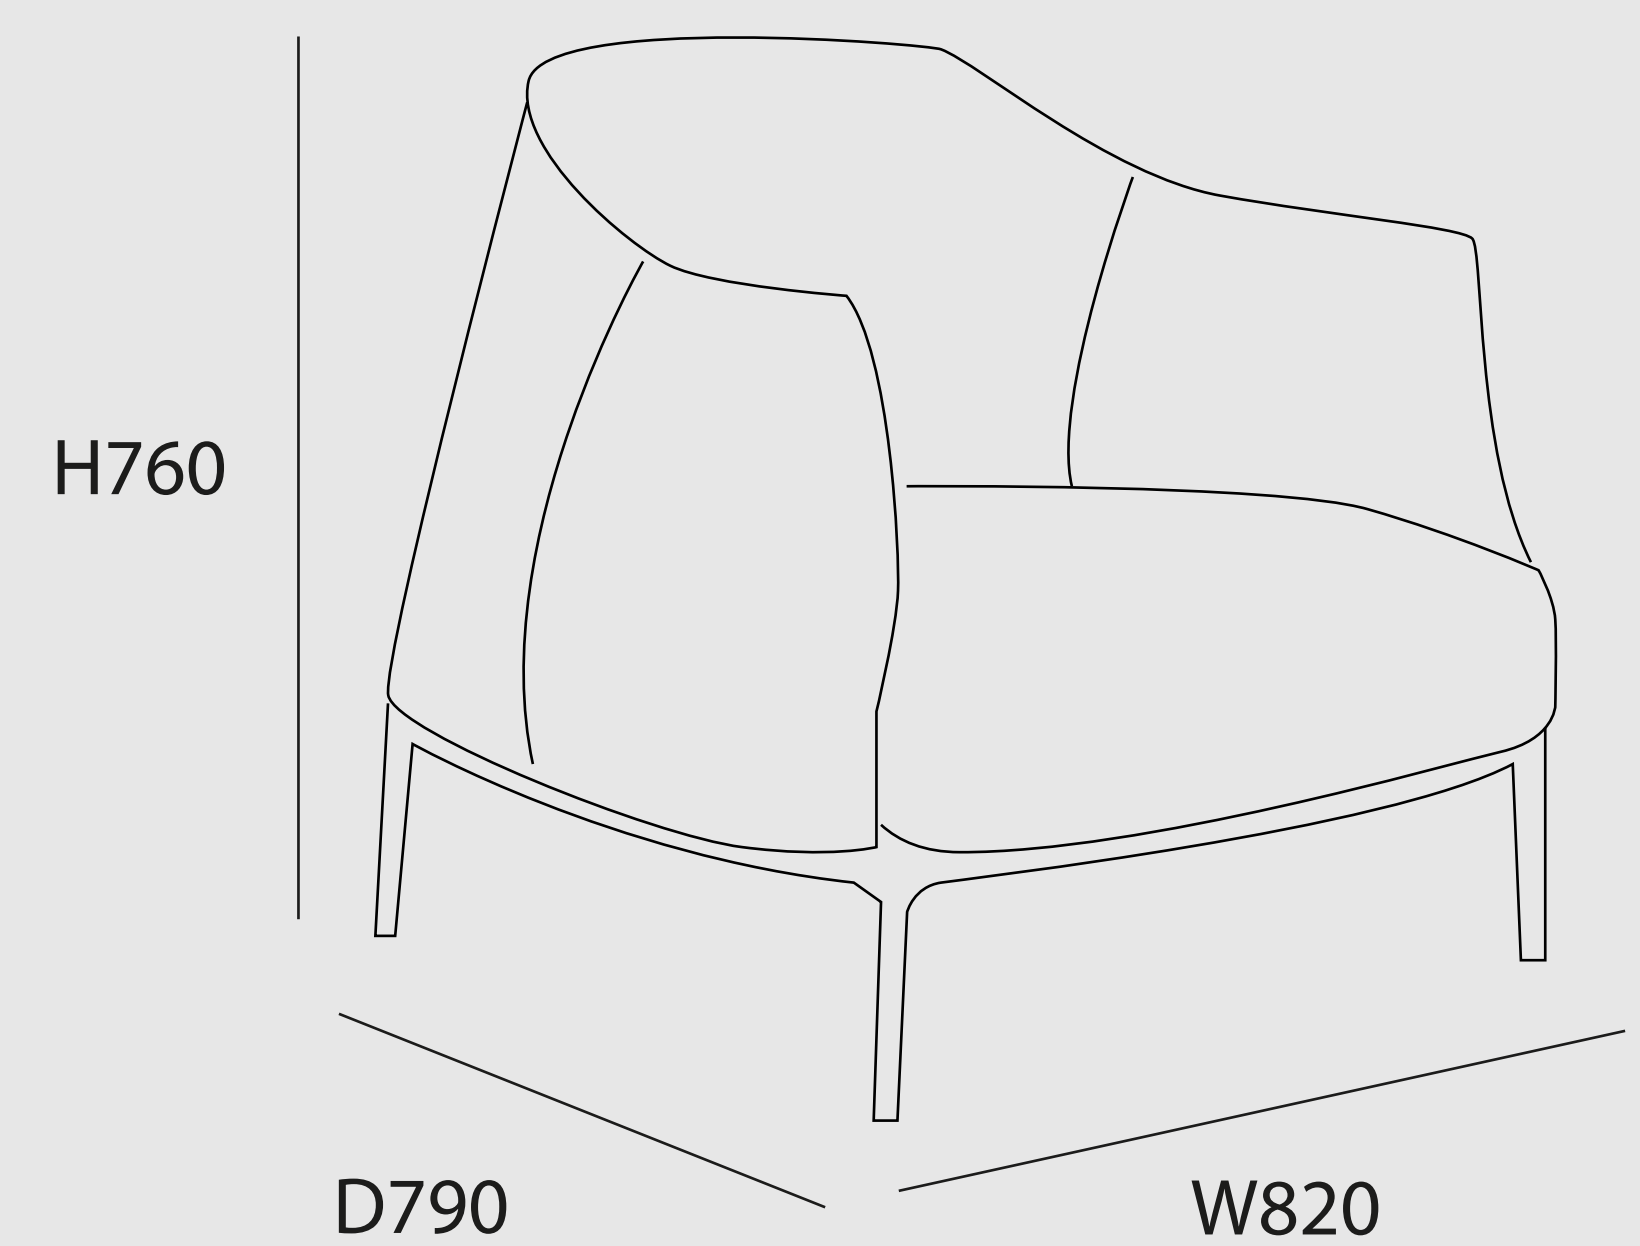

This armchair admirably combine form and function and ensure exceptional comfort.