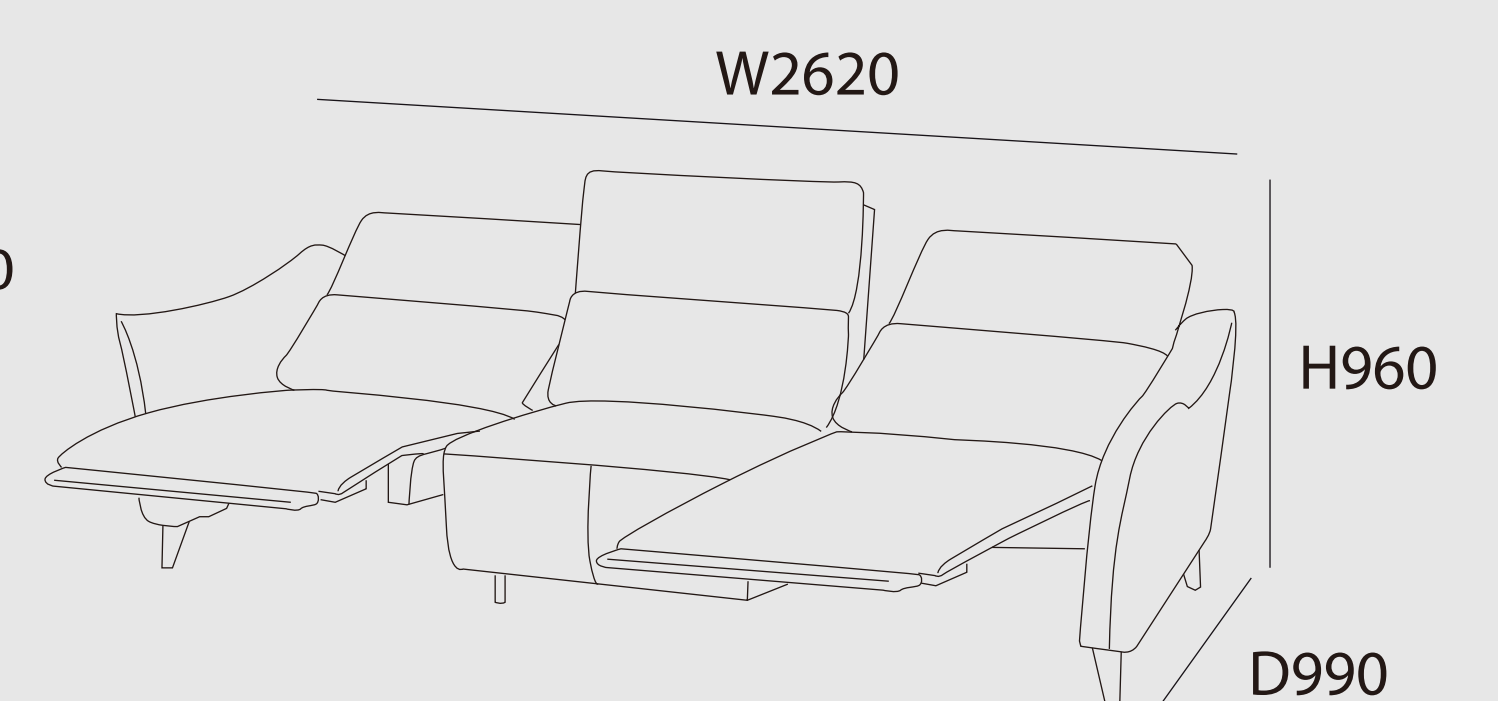

X3221

This generous silhouette design is enhanced by a characteristic armrest that reinterprets the classic style, in a lighter, more relaxed version.