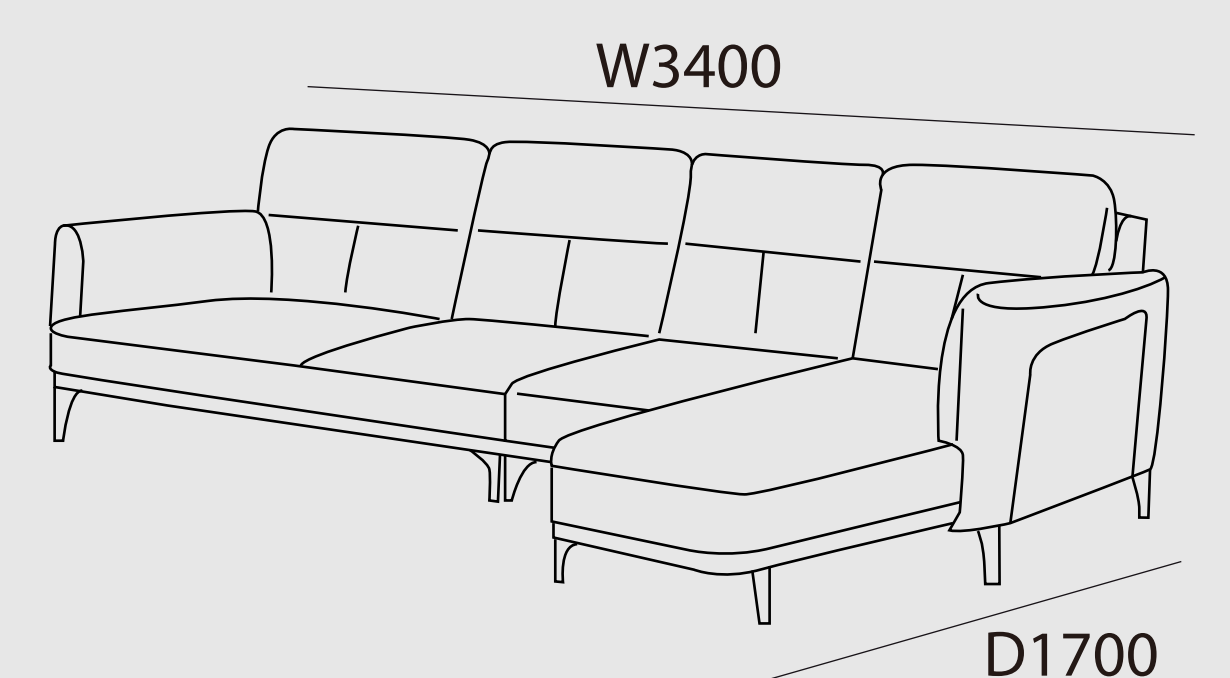

X3326

Equipped with 360-degree swivel, that lends the armchair a dynamic air and facilitates interaction with the surrounding space.

X3075

3 seaters

D910

H870

W2000

This roomy two-seater with high backrest is generously padded, featuring elegant details, which can be covered in fabric or in leather.

X3062

A delightful tub-inspired design with a contemporary flair, the seat is padded with high resilience foam and reinforced linen to ensure utmost comfort.

H630

Ø 660

X3032

Sofa combines solid frame work with top quality materials like high resilience foam and leather to reveal a unique contemporary design.