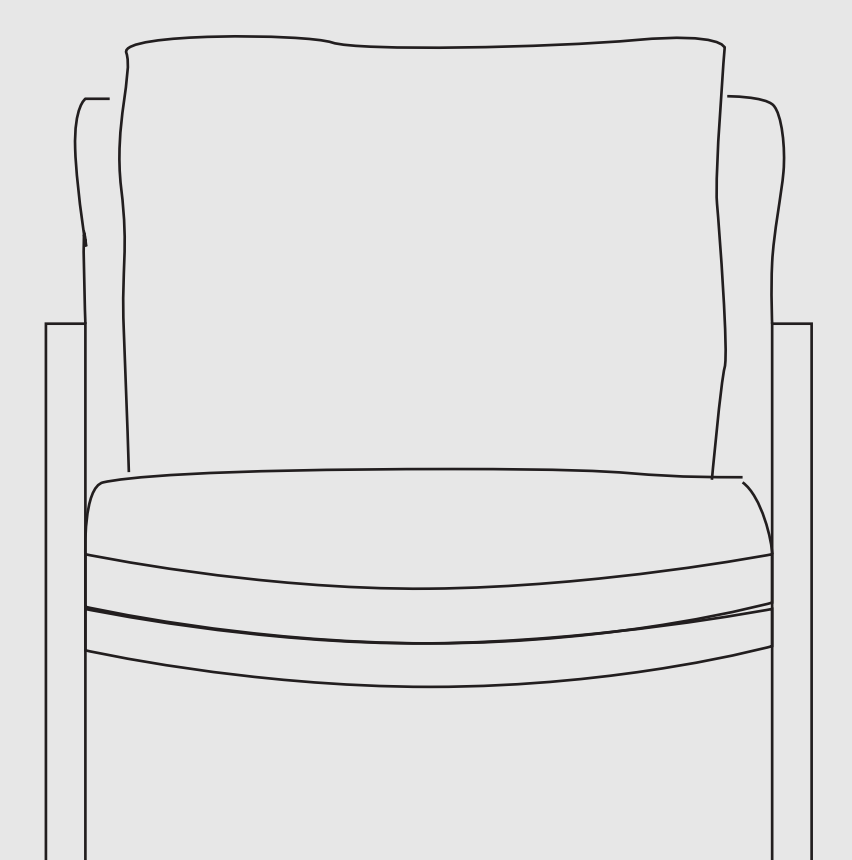

دادا
by CENTRO

X025

A classic, eye-catching combination with ergonomic contours, this armchair brings a feel of high-end chic to any interior.

X3062

With delicate lines, proportions and details – this sofa can easily furnish any setting, from sleekly minimalist to the most classic decor.

X3326

Equipped with 360-degree swivel, that lends the armchair a dynamic air and facilitates interaction with the surrounding space.

X3075

3 seaters

D910

H870

W2000

This roomy two-seater with high backrest is generously padded, featuring elegant details, which can be covered in fabric or in leather.

X3062

A delightful tub-inspired design with a contemporary flair, the seat is padded with high resilience foam and reinforced linen to ensure utmost comfort.

H630

Ø 660

X3032

Sofa combines solid frame work with top quality materials like high resilience foam and leather to reveal a unique contemporary design.