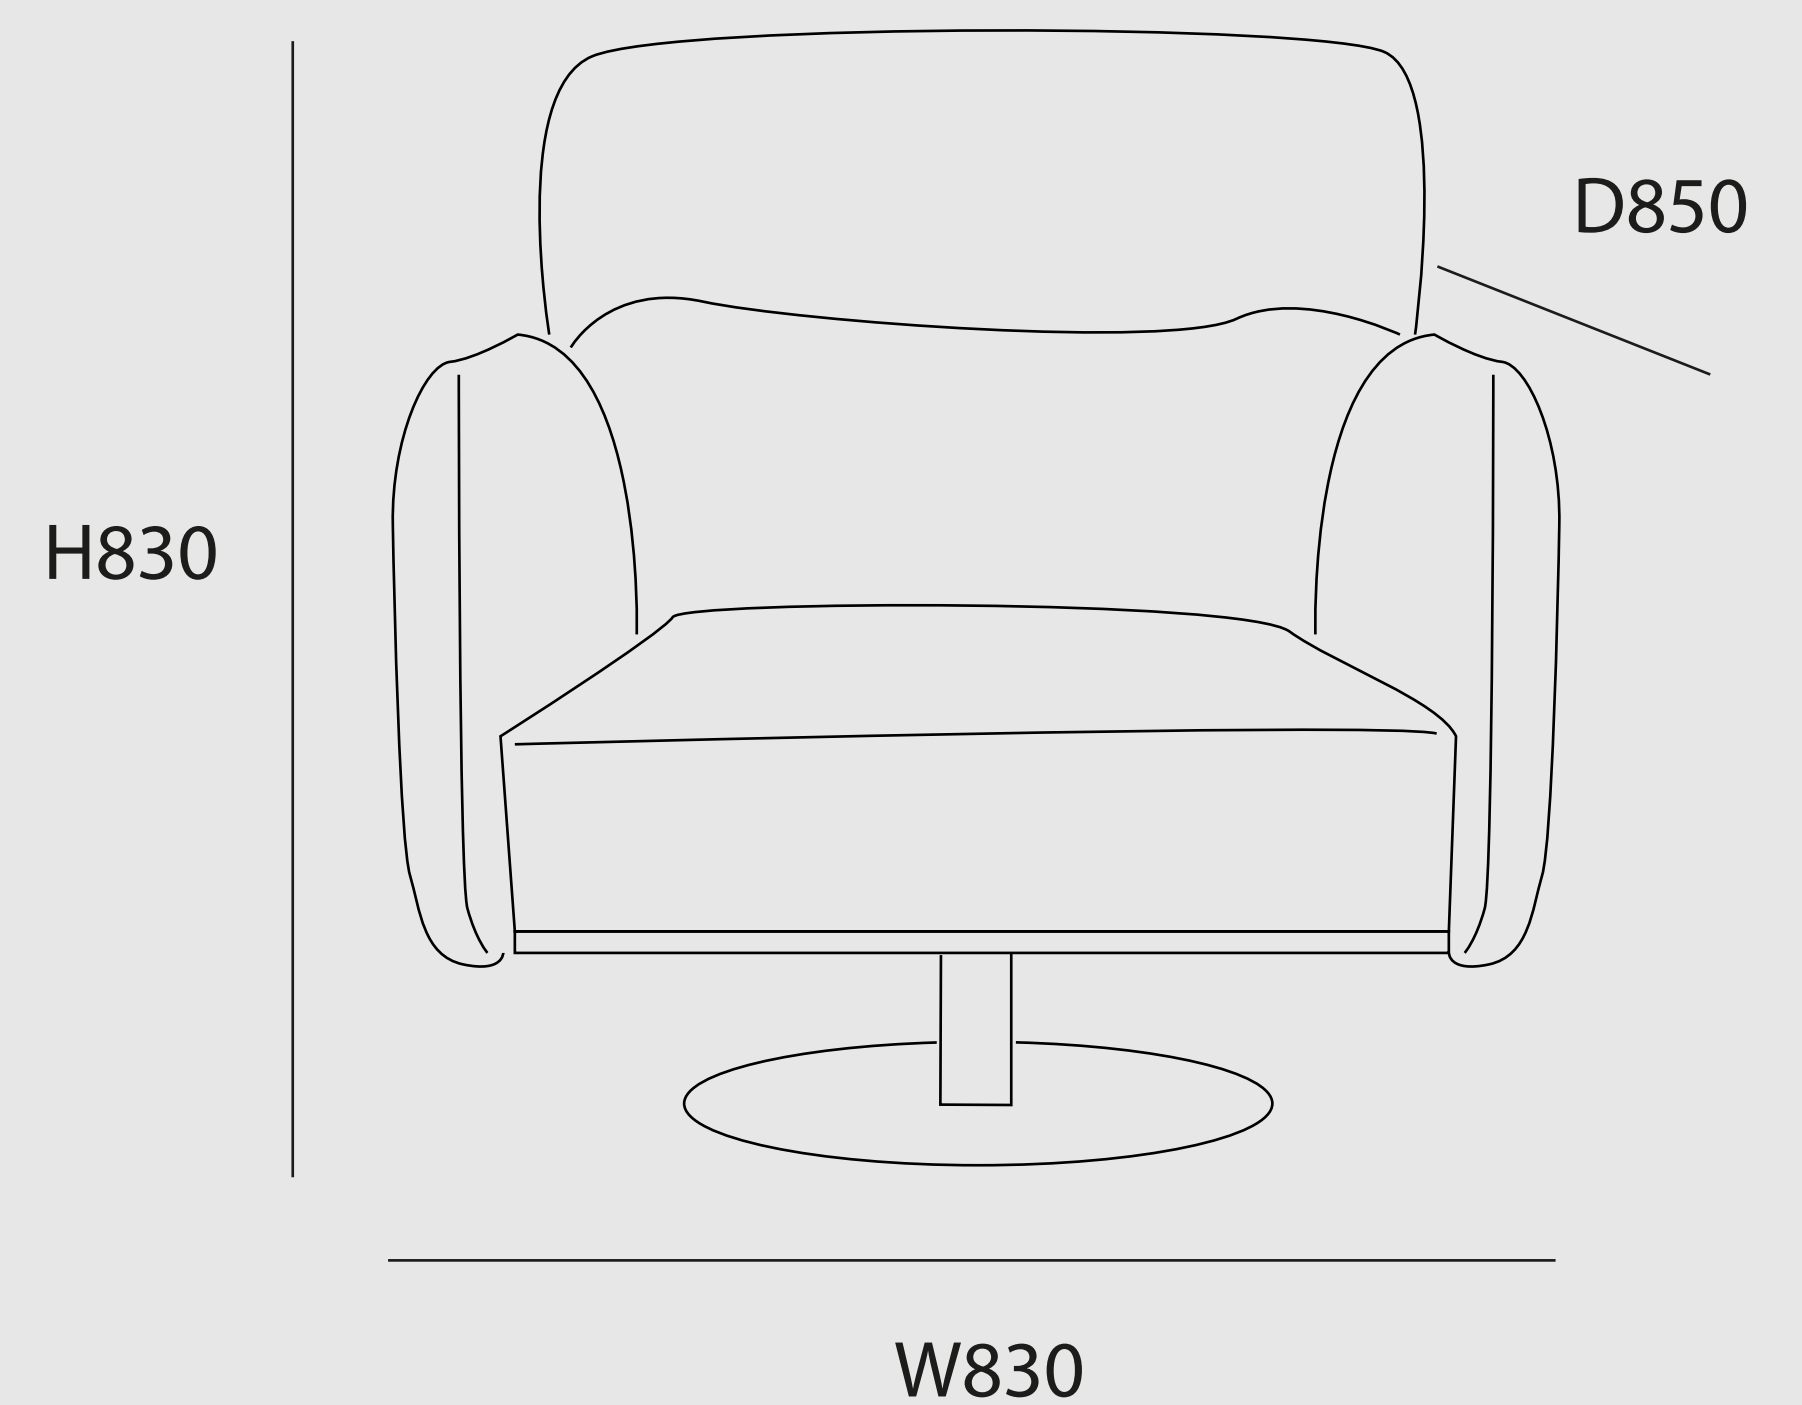

X3062

A delightful tub-inspired design with a contemporary flair, the seat is padded with high resilience foam and reinforced linen to ensure utmost comfort.

H630

Ø 660

X3032

Sofa combines solid frame work with top quality materials like high resilience foam and leather to reveal a unique contemporary design.