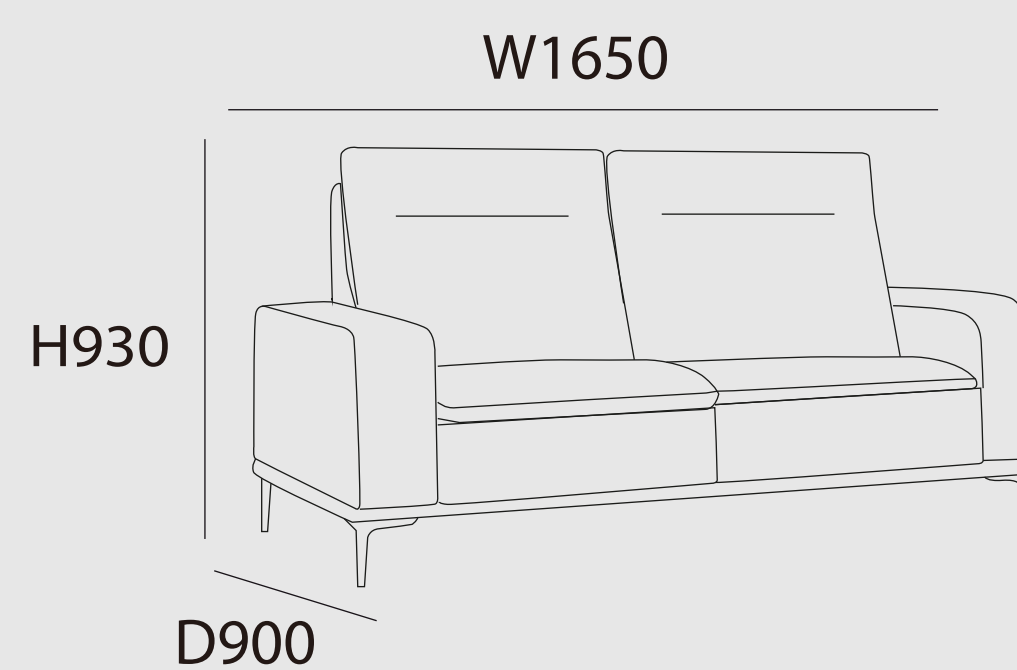

دادا
by CENTRO

X025

A classic, eye-catching combination with ergonomic contours, this armchair brings a feel of high-end chic to any interior.

X3062

With delicate lines, proportions and details – this sofa can easily furnish any setting, from sleekly minimalist to the most classic decor.

X3326

Equipped with 360-degree swivel, that lends the armchair a dynamic air and facilitates interaction with the surrounding space.

X3075

3 seaters

D910

H870

W2000

This roomy two-seater with high backrest is generously padded, featuring elegant details, which can be covered in fabric or in leather.

4 seaters

W2400

X020

Beautiful high back ergonomic design chair featuring a soft upholstered padding to ensure utmost comfort. Available in a range of upholstery options.

X3099

This sofa is an extremely versatile sofa, at home in any setting, that looks equally fabulous when upholstered in any of the fabrics or leathers.

X3062

A delightful tub-inspired design with a contemporary flair, the seat is padded with high resilience foam and reinforced linen to ensure utmost comfort.

H630

Ø 660

X3032

Sofa combines solid frame work with top quality materials like high resilience foam and leather to reveal a unique contemporary design.