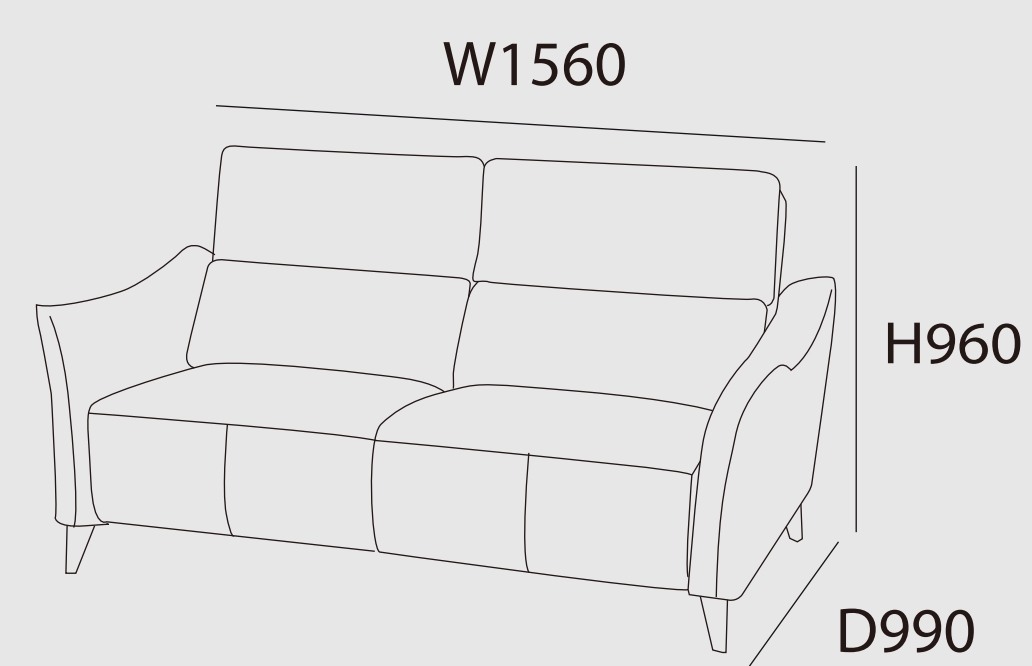

X3221

This generous silhouette design is enhanced by a characteristic armrest that reinterprets the classic style, in a lighter, more relaxed version.