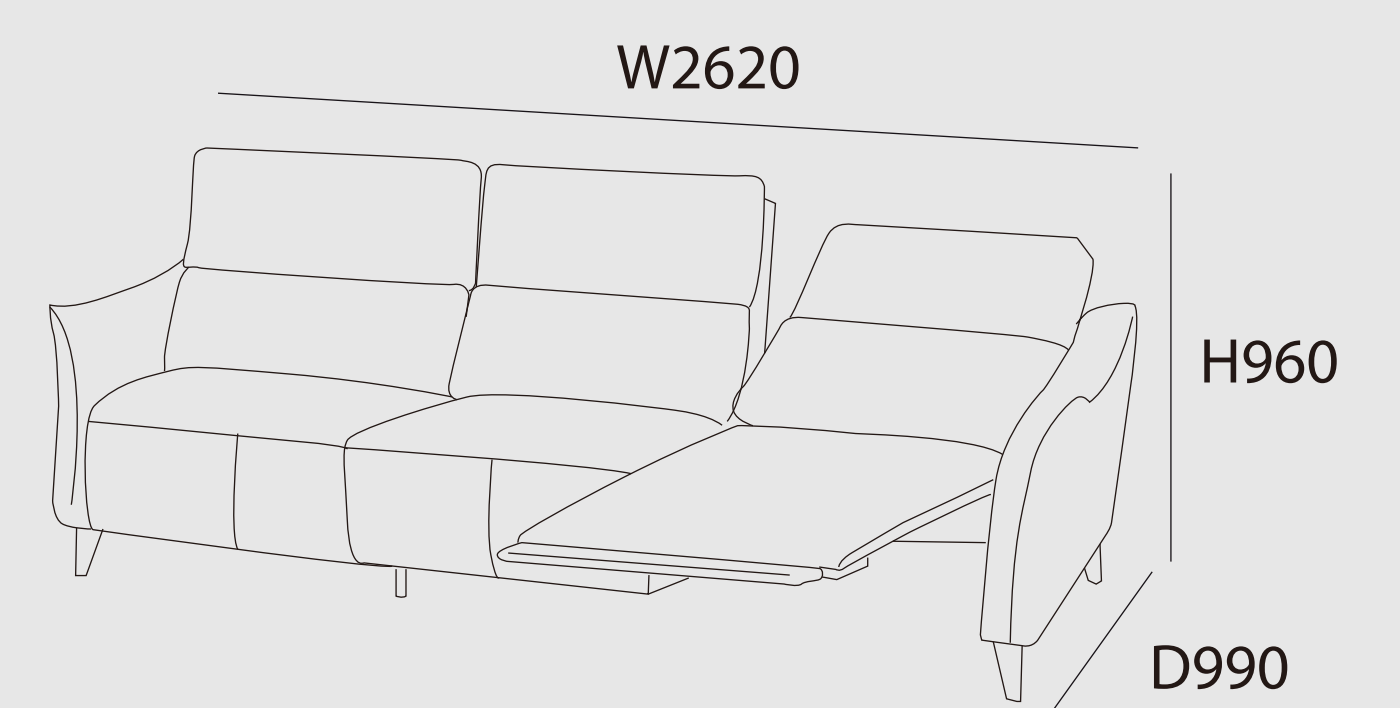

X3326

Equipped with 360-degree swivel, that lends the armchair a dynamic air and facilitates interaction with the surrounding space.

X3075

3 seaters

D910

H870

W2000

This roomy two-seater with high backrest is generously padded, featuring elegant details, which can be covered in fabric or in leather.

4 seaters

W2400

X020

Beautiful high back ergonomic design chair featuring a soft upholstered padding to ensure utmost comfort. Available in a range of upholstery options.

X3099

This sofa is an extremely versatile sofa, at home in any setting, that looks equally fabulous when upholstered in any of the fabrics or leathers.

X3221

This generous silhouette design is enhanced by a characteristic armrest that reinterprets the classic style, in a lighter, more relaxed version.

X3072-W3200

This beautiful leather couch is upholstered in fabric or leather, high resilience cushions offer visual contrast to the sleek lines of the armrests and seat back.

X3062

A delightful tub-inspired design with a contemporary flair, the seat is padded with high resilience foam and reinforced linen to ensure utmost comfort.

H630

Ø 660

X3032

Sofa combines solid frame work with top quality materials like high resilience foam and leather to reveal a unique contemporary design.