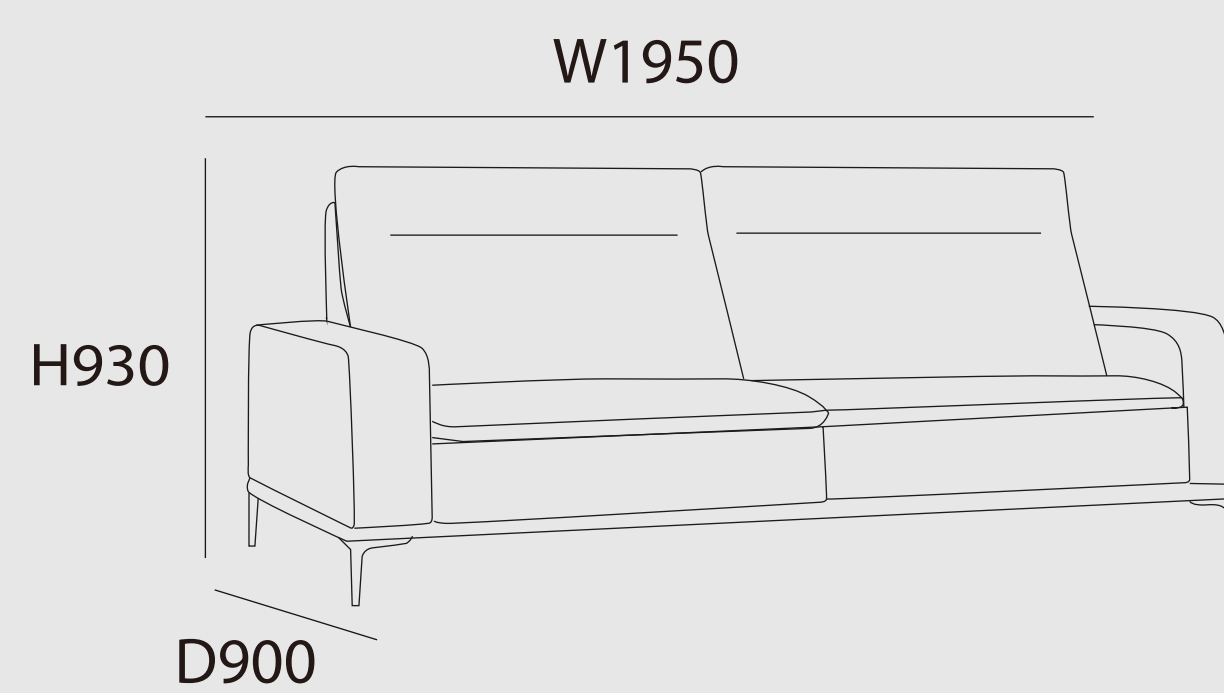

4 seaters

W2400

X020

Beautiful high back ergonomic design chair featuring a soft upholstered padding to ensure utmost comfort. Available in a range of upholstery options.

X3099

This sofa is an extremely versatile sofa, at home in any setting, that looks equally fabulous when upholstered in any of the fabrics or leathers.

X3062

A delightful tub-inspired design with a contemporary flair, the seat is padded with high resilience foam and reinforced linen to ensure utmost comfort.

H630

Ø 660

X3032

Sofa combines solid frame work with top quality materials like high resilience foam and leather to reveal a unique contemporary design.